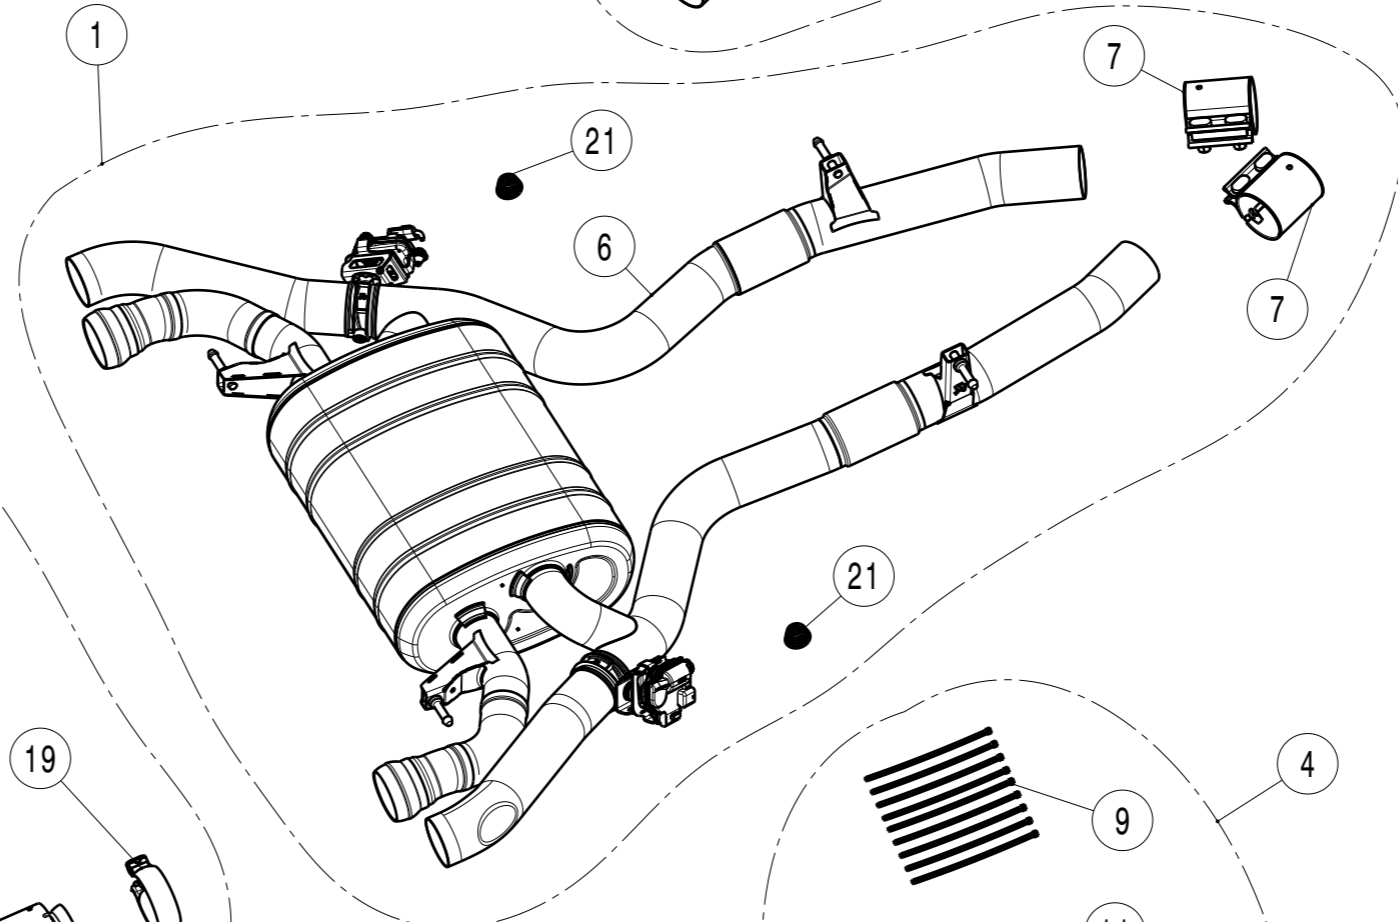

20 For X4M model  
without tow hitch only

No.	SalesCode	Description	Qty.
2	TP-CT/59	tail pipe set CA	1
15	TP-CT/59/R	tail pipe right CA	1
16	TP-CT/59/L	tail pipe left CA	1
19	P-R142	clamp SS	1