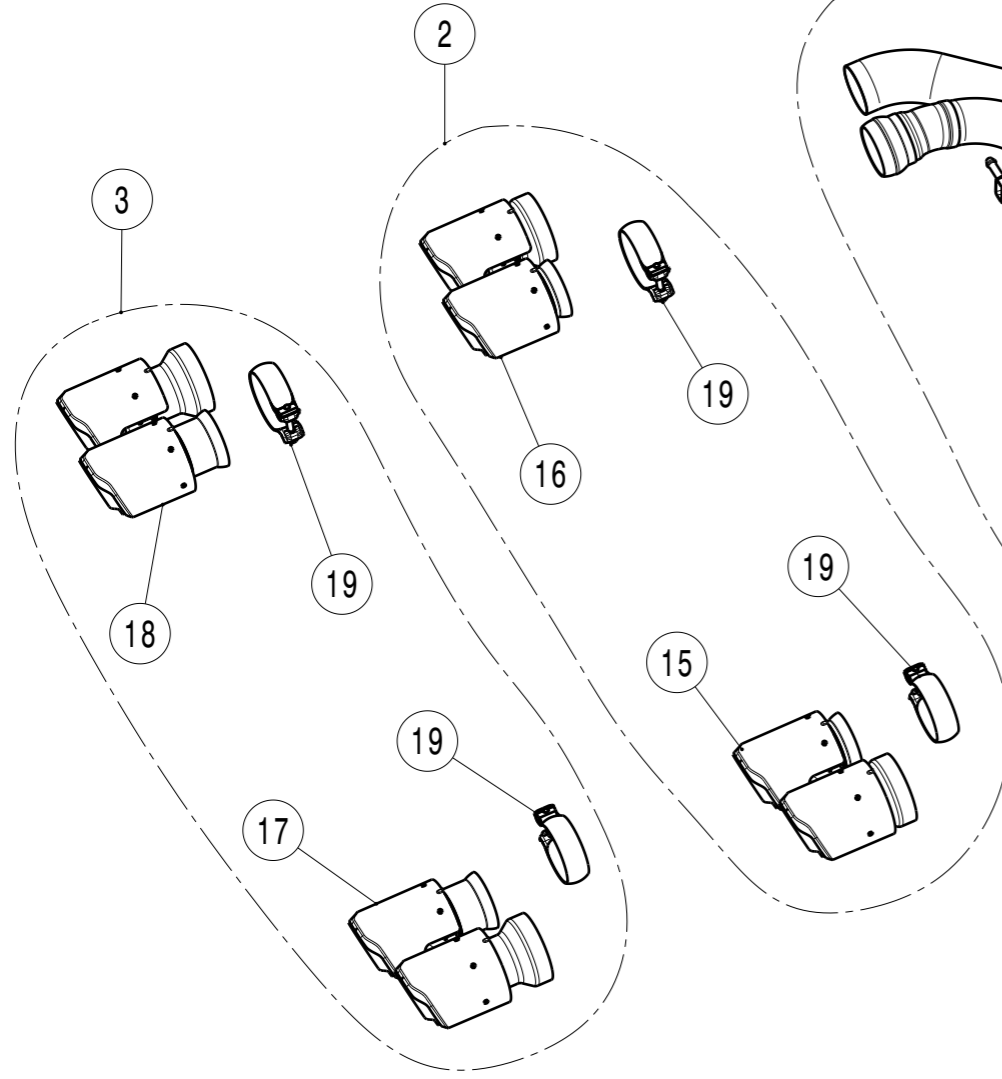

20 For X4M model  
without tow hitch only

No.	SalesCode	Description	Qty.
2	TP-CT/59	tail pipe set CA	1
15	TP-CT/59/R	tail pipe right CA	1
16	TP-CT/59/L	tail pipe left CA	1
19	P-R142	clamp SS	1