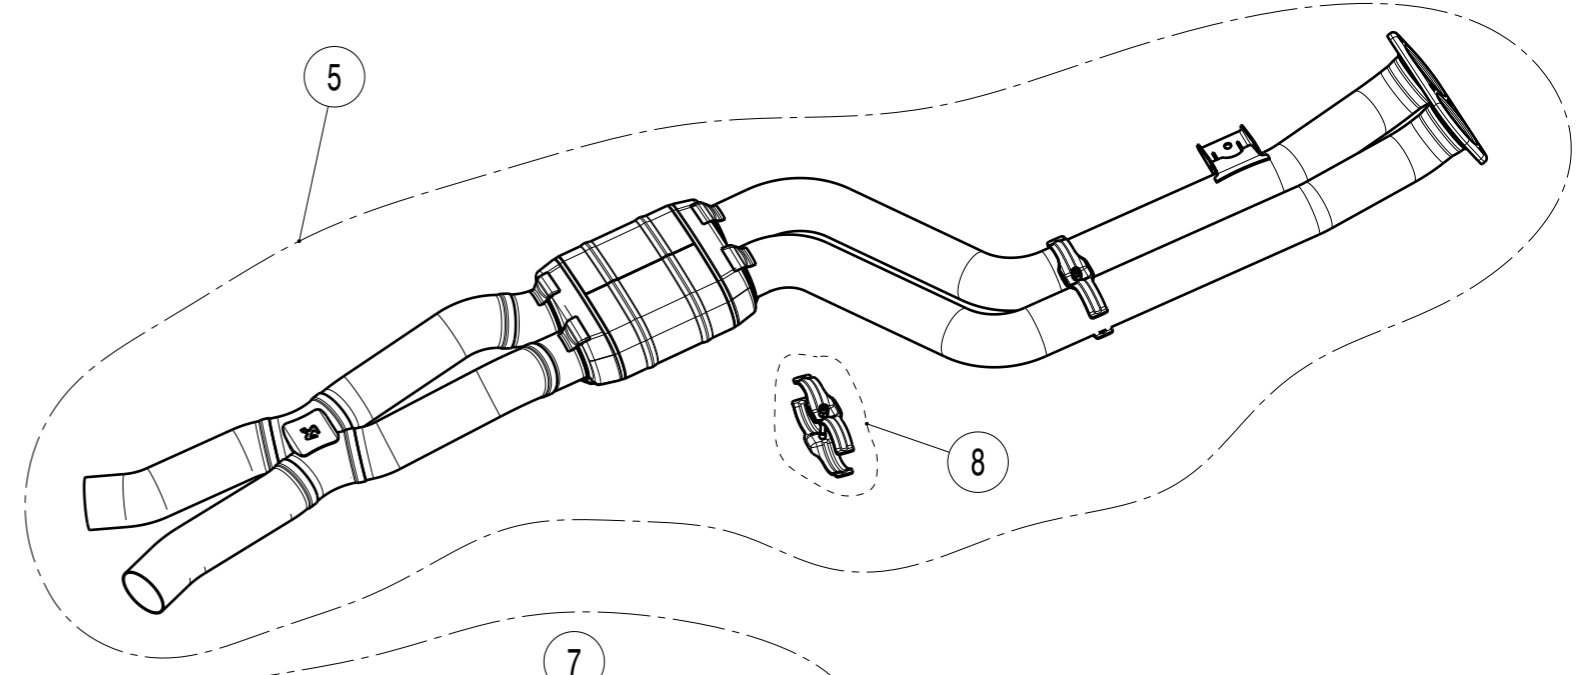

20 For X4M model  
without tow hitch only

No.	SalesCode	Description	Qty.
2	TP-CT/59	tail pipe set CA	1
15	TP-CT/59/R	tail pipe right CA	1
16	TP-CT/59/L	tail pipe left CA	1
19	P-R142	clamp SS	1