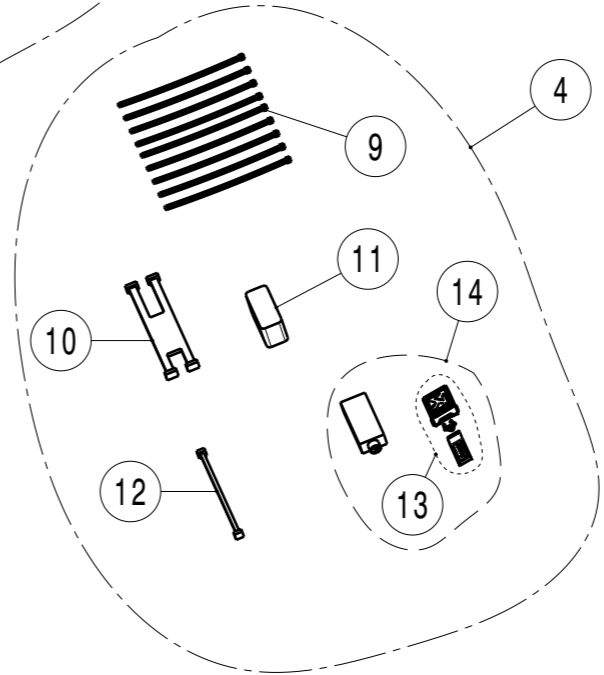

20 For X4M model  
without tow hitch only

No.	SalesCode	Description	Qty.
2	TP-CT/59	tail pipe set CA	1
15	TP-CT/59/R	tail pipe right CA	1
16	TP-CT/59/L	tail pipe left CA	1
19	P-R142	clamp SS	1