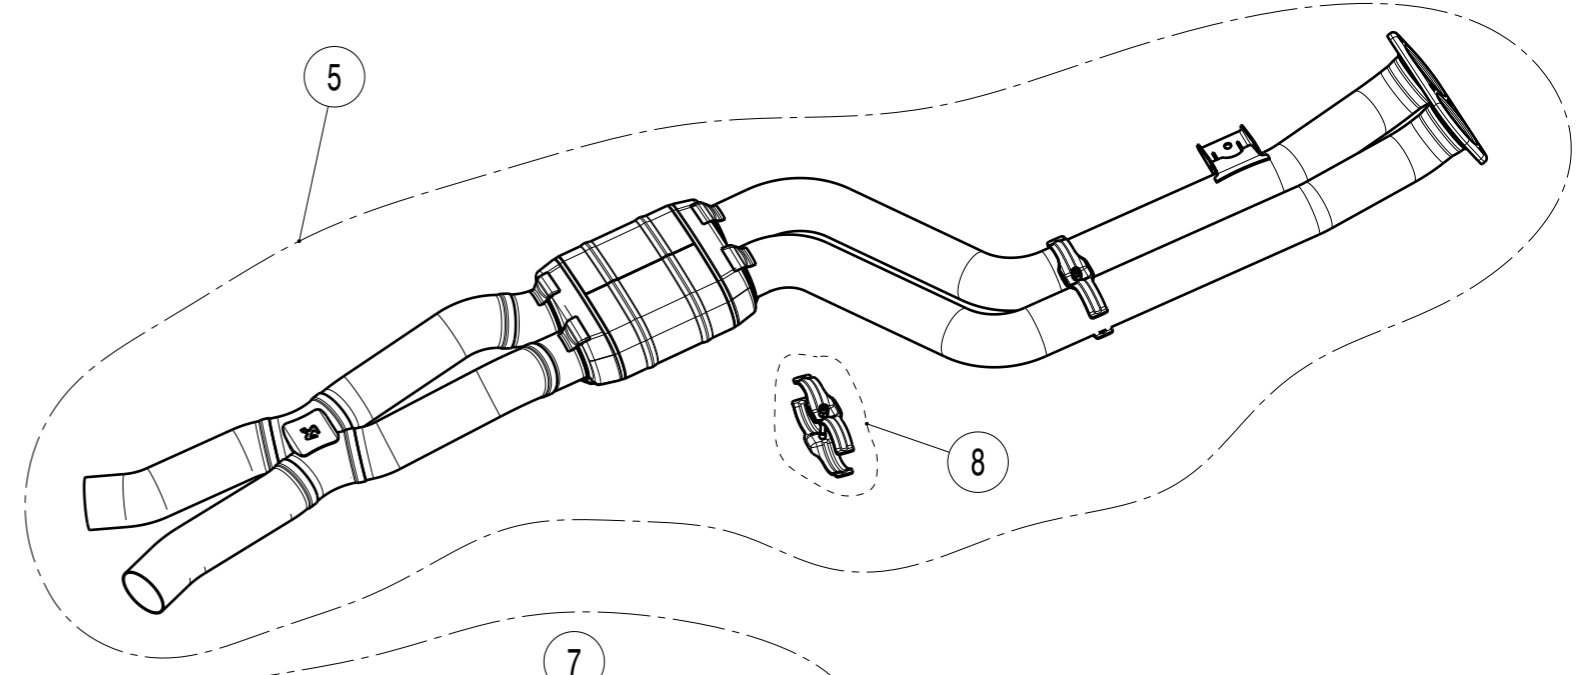

20 For X4M model
without tow hitch only

No.	SalesCode	Description	Qty.
3	TP-CT/60	tail pipe set CA	1
17	TP-CT/60/R	tail pipe right CA	1
18	TP-CT/60/L	tail pipe left CA	1
19	P-R142	clamp SS	1