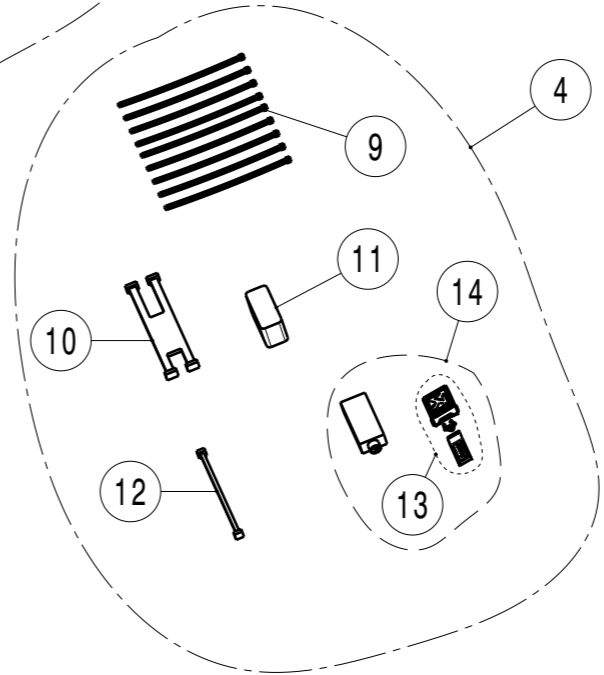

20 For X4M model
without tow hitch only

No.	SalesCode	Description	Qty.
3	TP-CT/60	tail pipe set CA	1
17	TP-CT/60/R	tail pipe right CA	1
18	TP-CT/60/L	tail pipe left CA	1
19	P-R142	clamp SS	1