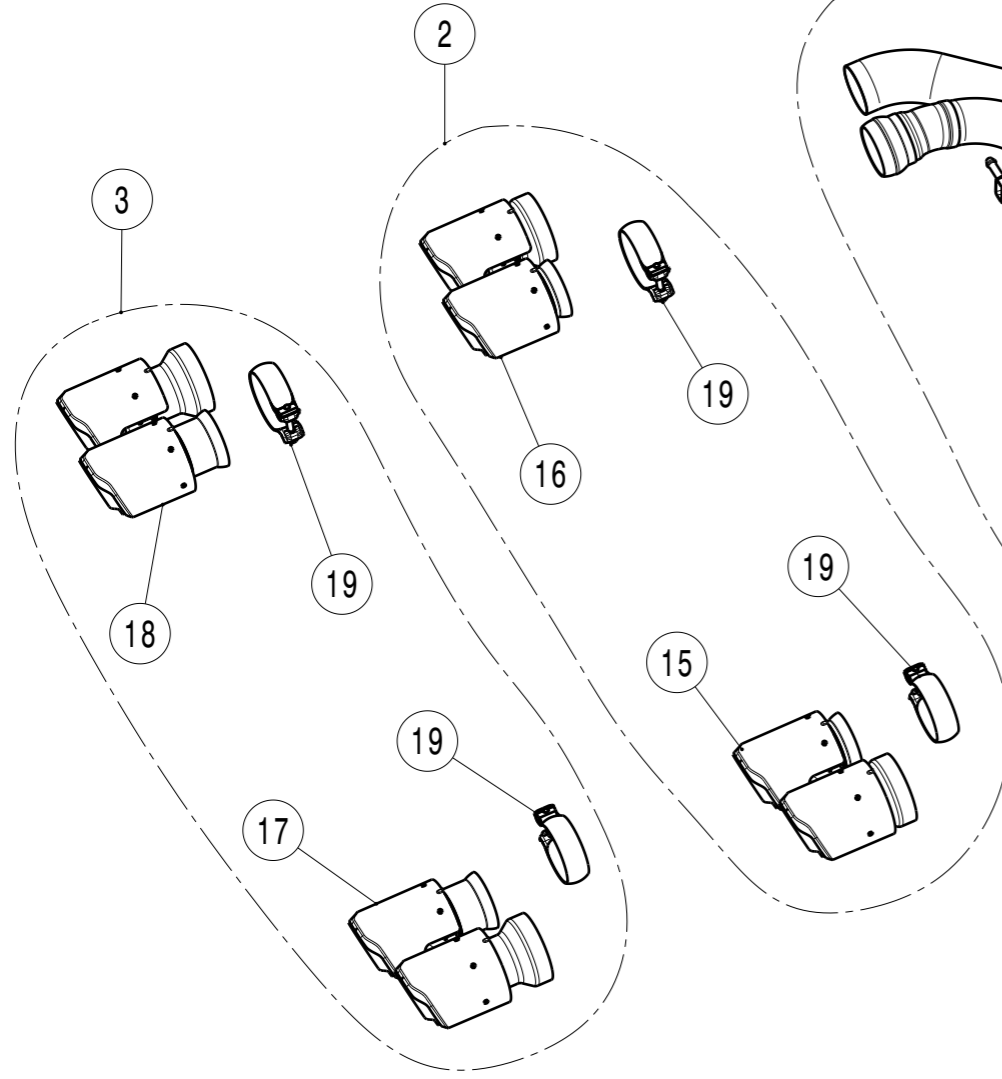

20 For X4M model
without tow hitch only

No.	SalesCode	Description	Qty.
3	TP-CT/60	tail pipe set CA	1
17	TP-CT/60/R	tail pipe right CA	1
18	TP-CT/60/L	tail pipe left CA	1
19	P-R142	clamp SS	1