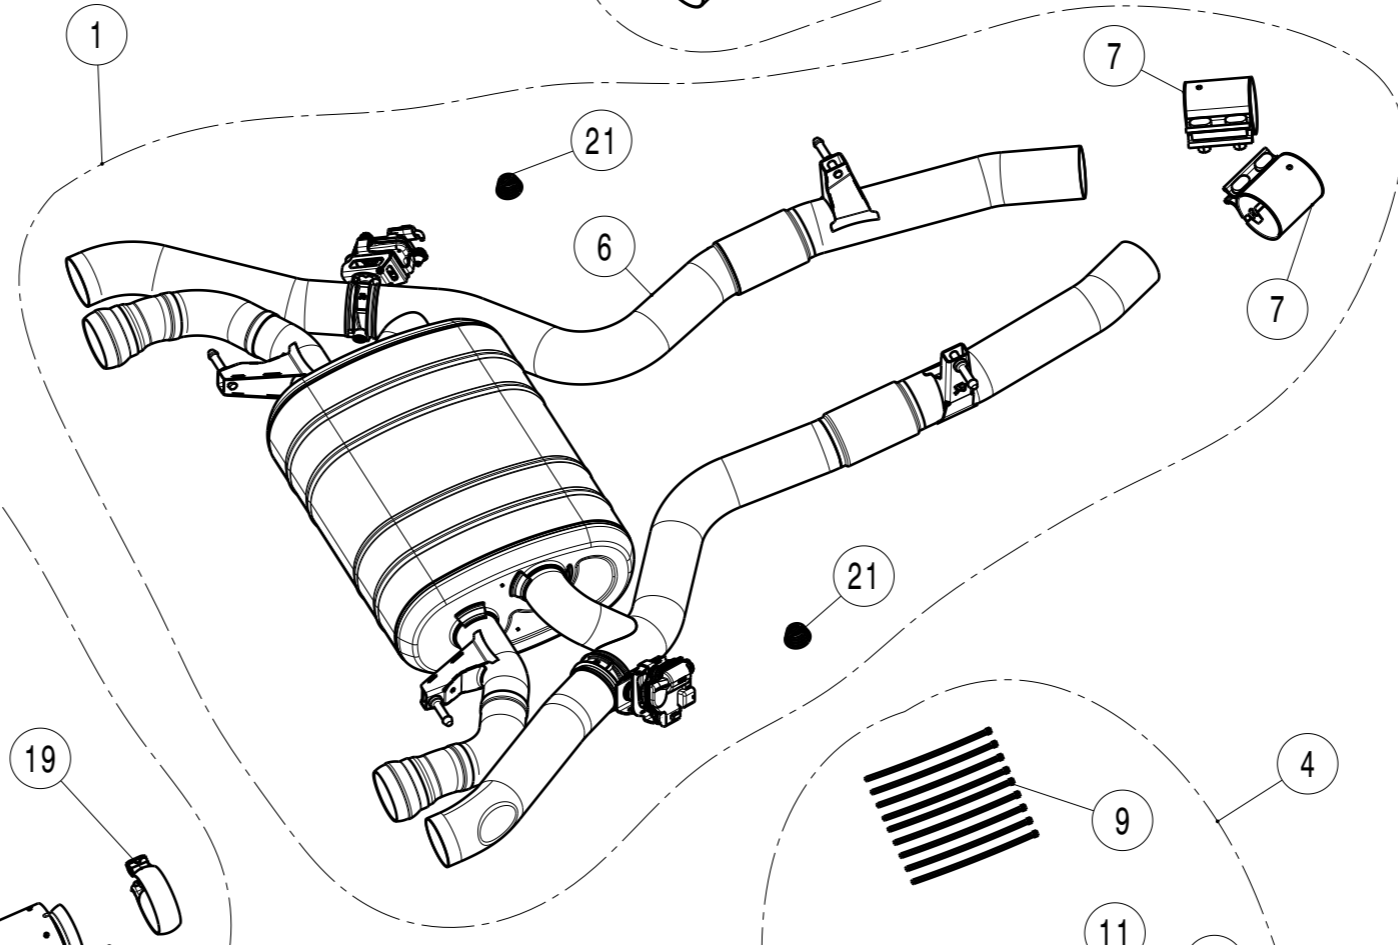

20 For X4M model
without tow hitch only

No.	SalesCode	Description	Qty.
3	TP-CT/60	tail pipe set CA	1
17	TP-CT/60/R	tail pipe right CA	1
18	TP-CT/60/L	tail pipe left CA	1
19	P-R142	clamp SS	1