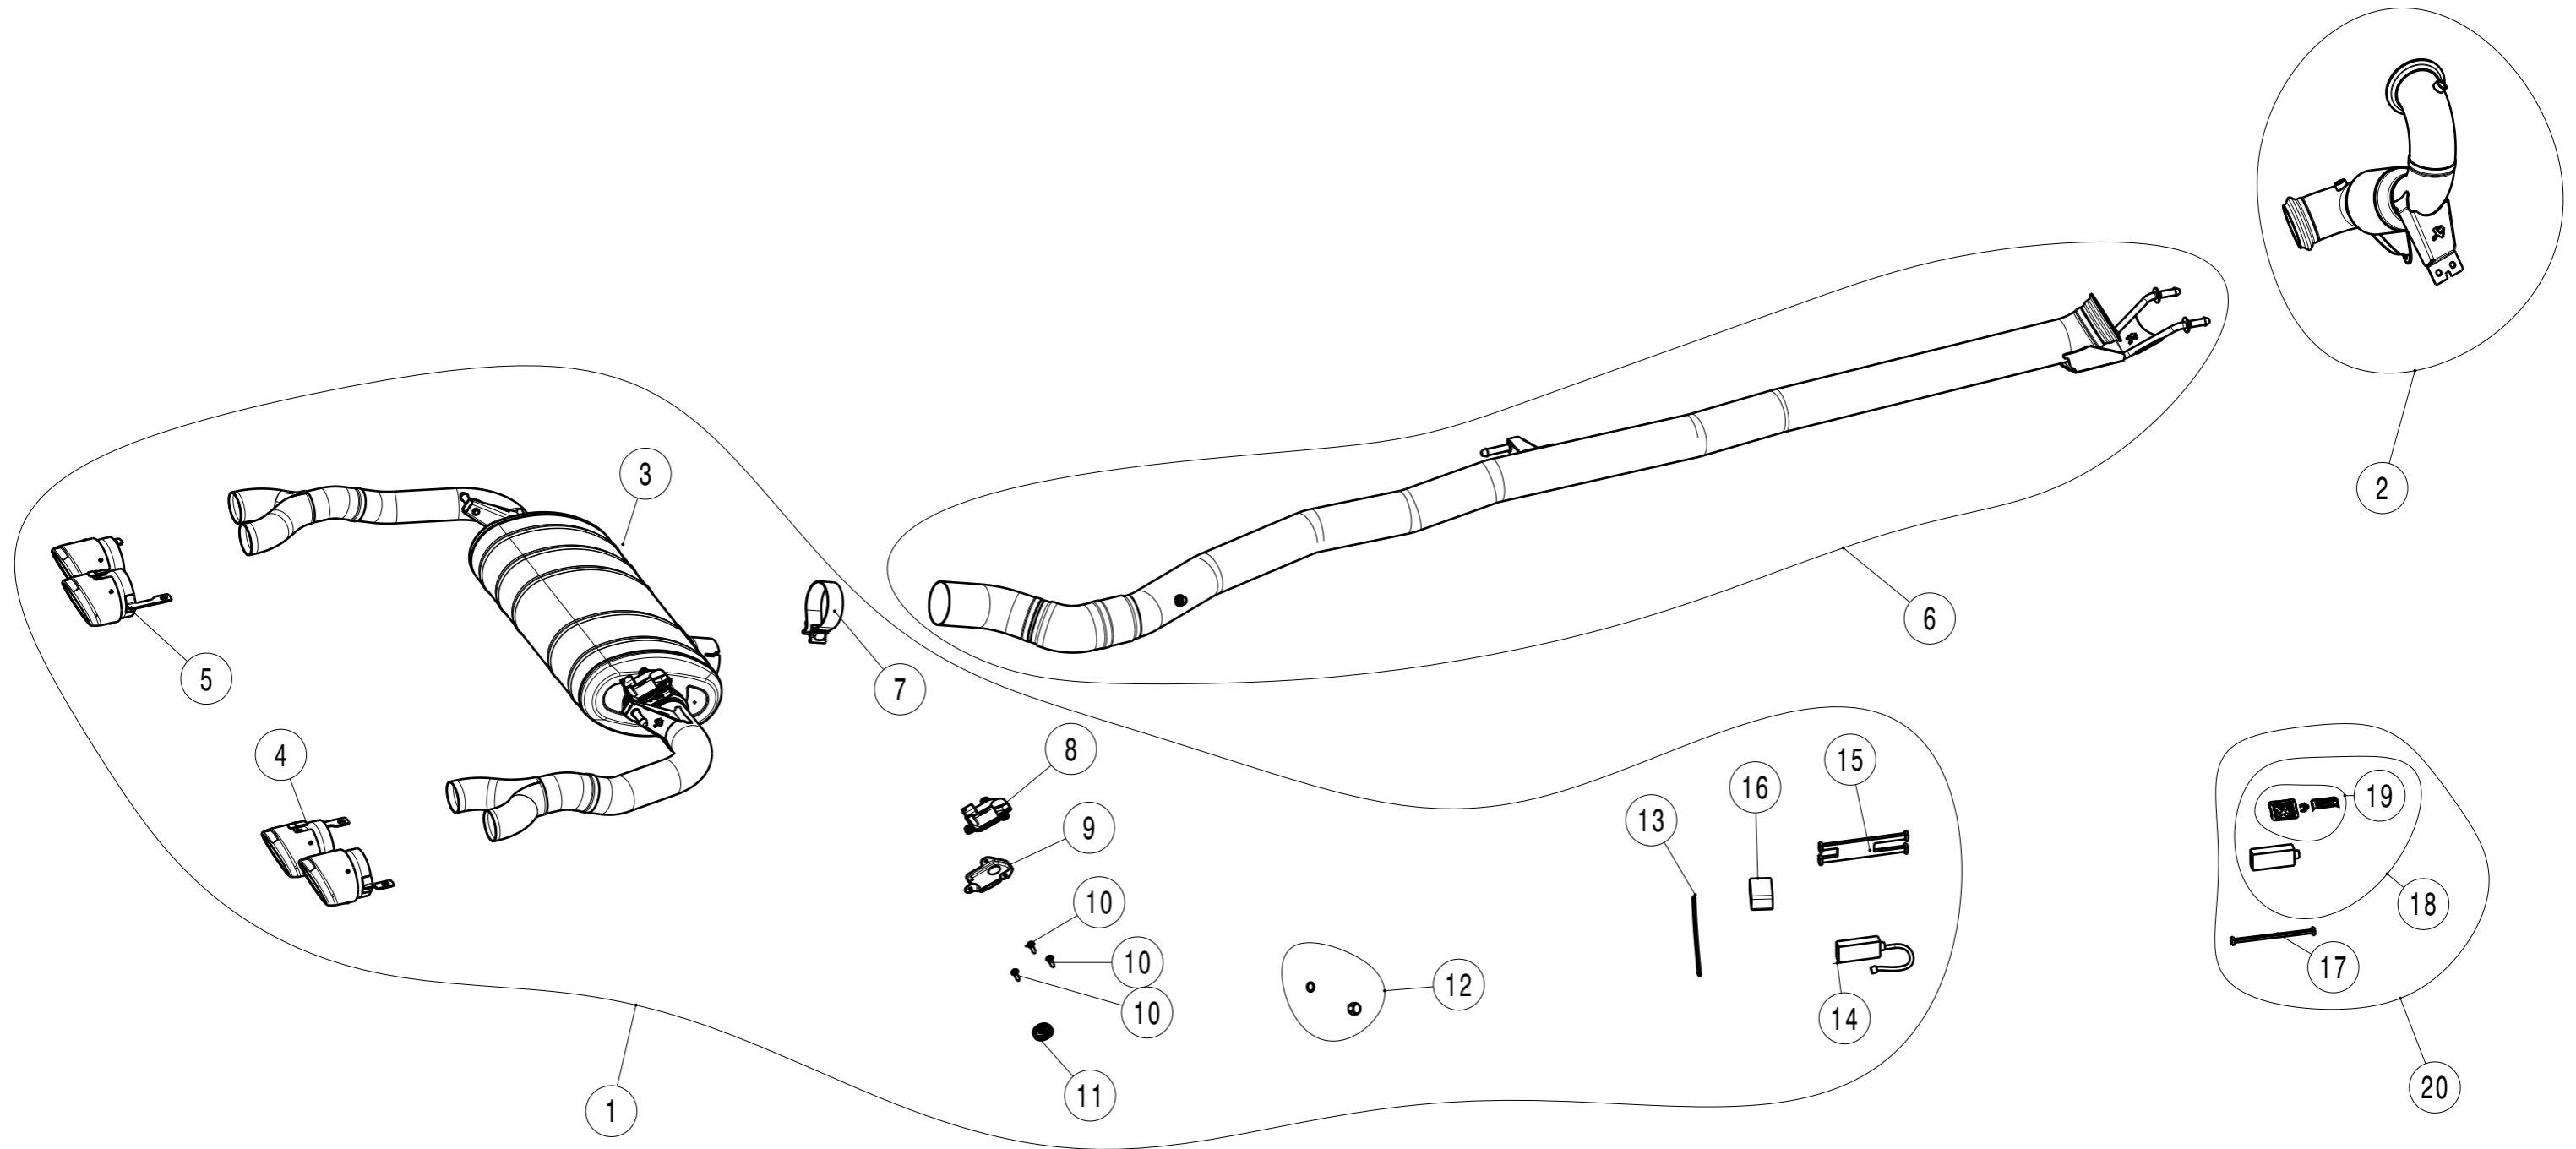

# CLA45

No.	SalesCode	Description	Qty.
6	L-ME/SS/3	evolution link pipe set	1