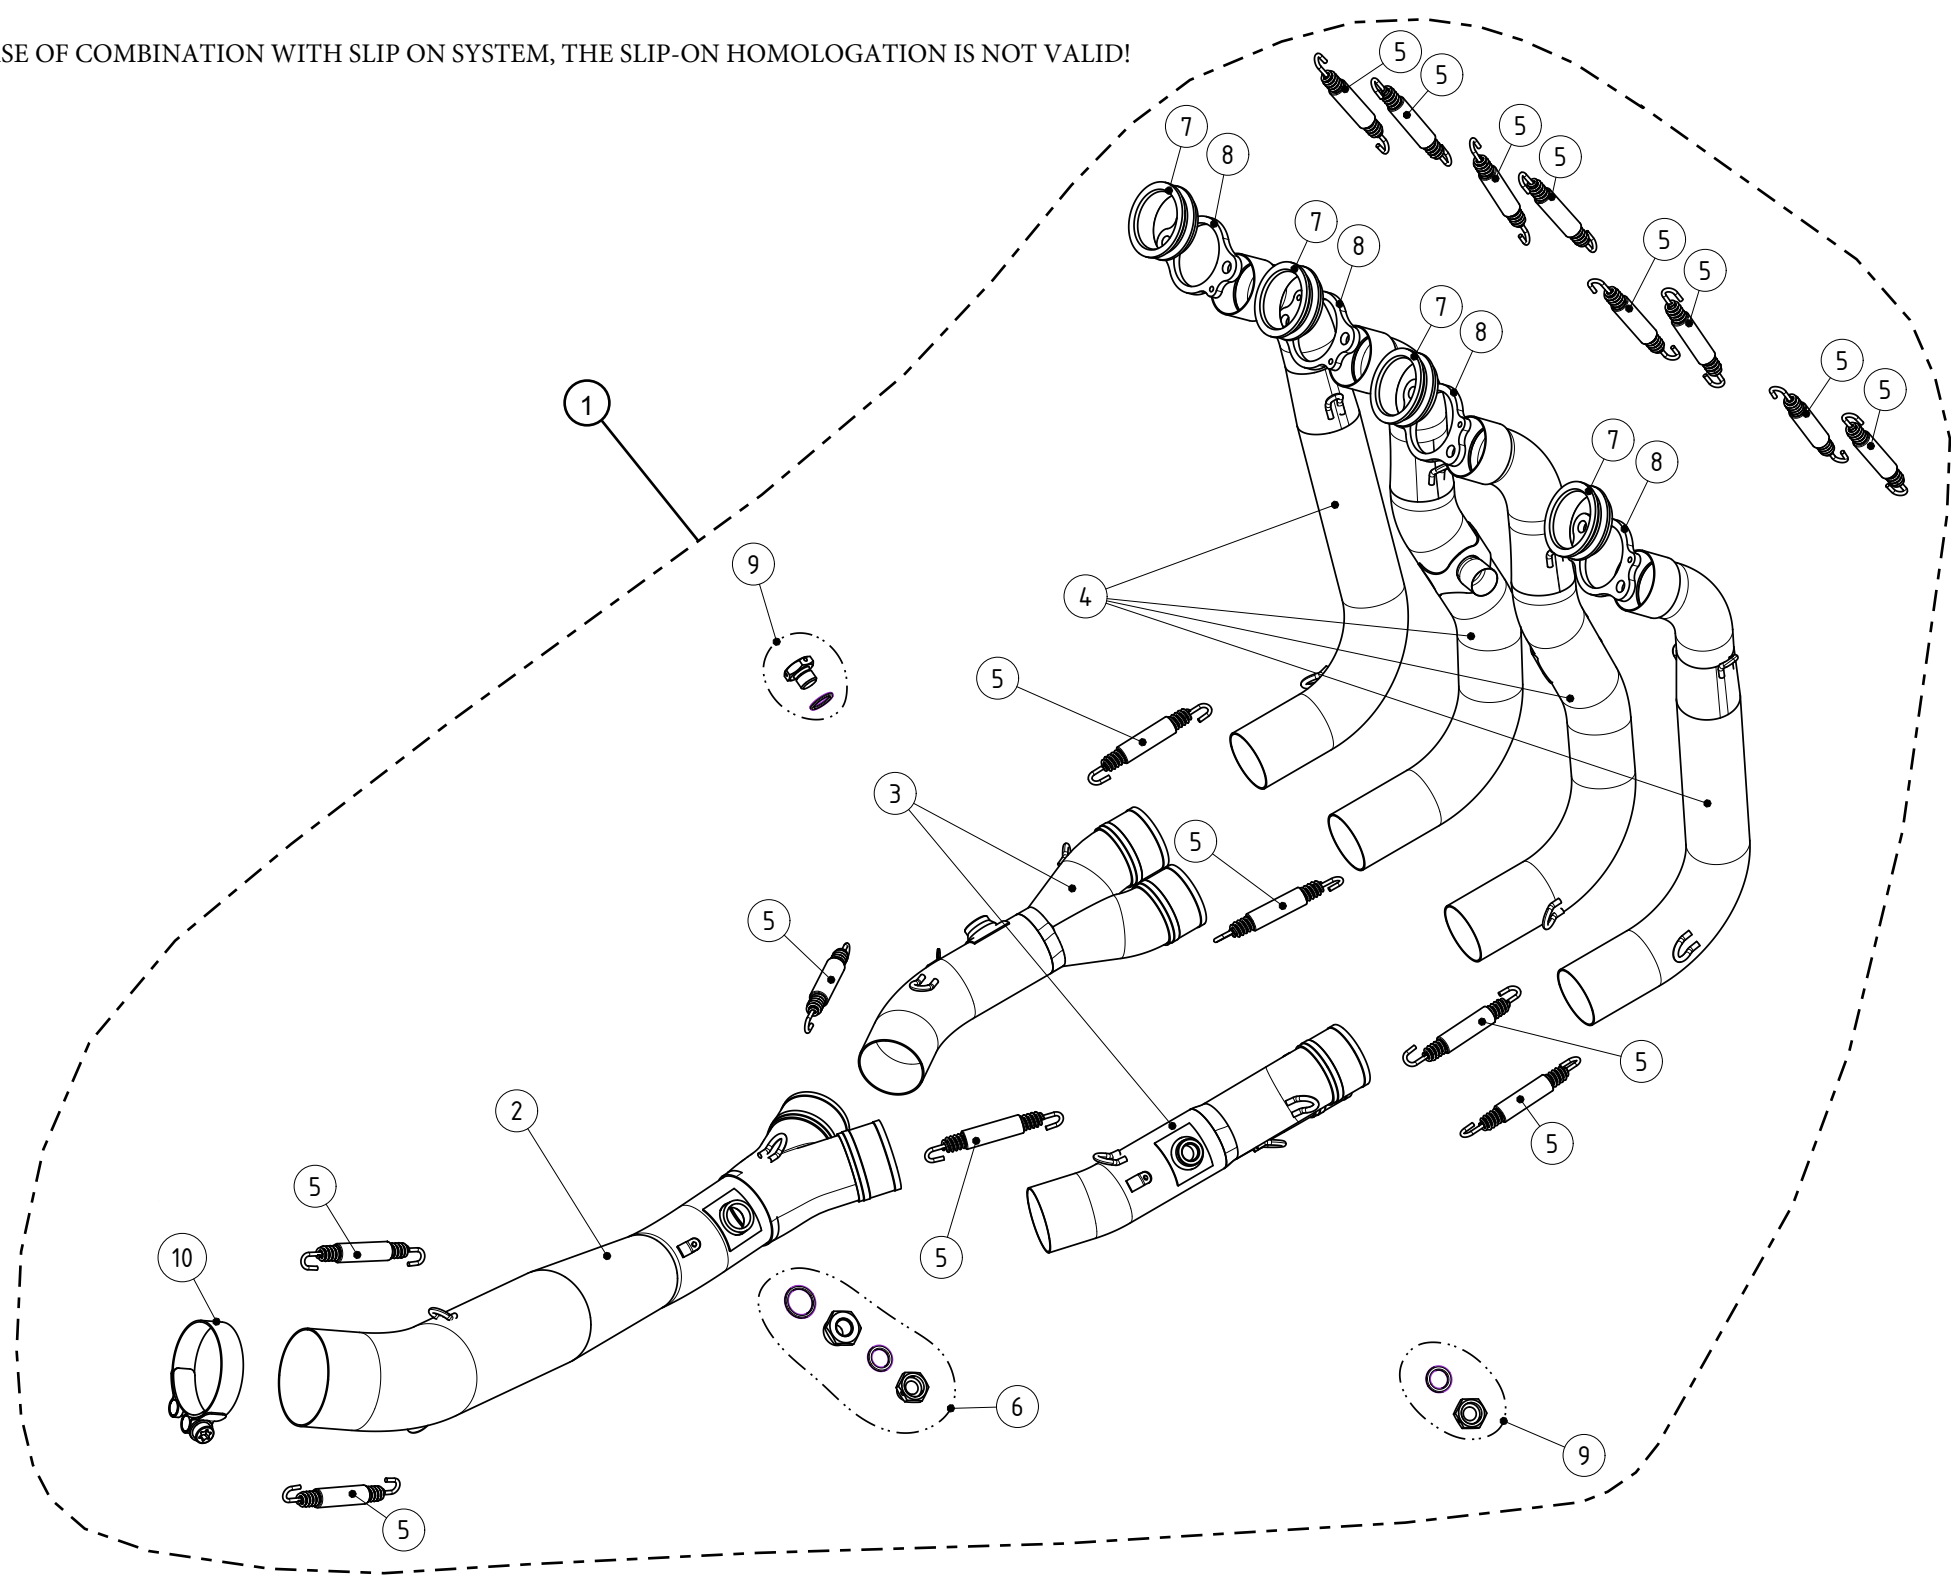

WARNING! IN CASE OF COMBINATION WITH SLIP ON SYSTEM, THE SLIP-ON HOMOLOGATION IS NOT VALID!

No.	SALES CODE	DESCRIPTION	QTY.
1	E-B10R2	complete header assembly SS	1
2	L-B10SO1	link pipe TI	1
3	C-B10R2	collector set	1
4	H-B10R2	header set	1
5	P-S1/2	spring	16
6	P-HF284	lambda plug	1
7	P-102	head bushe SS	4
8	P-FK12	flange	4
9	P-LBSB4	lambda plug	2
10	P-R42	clamp SS	1