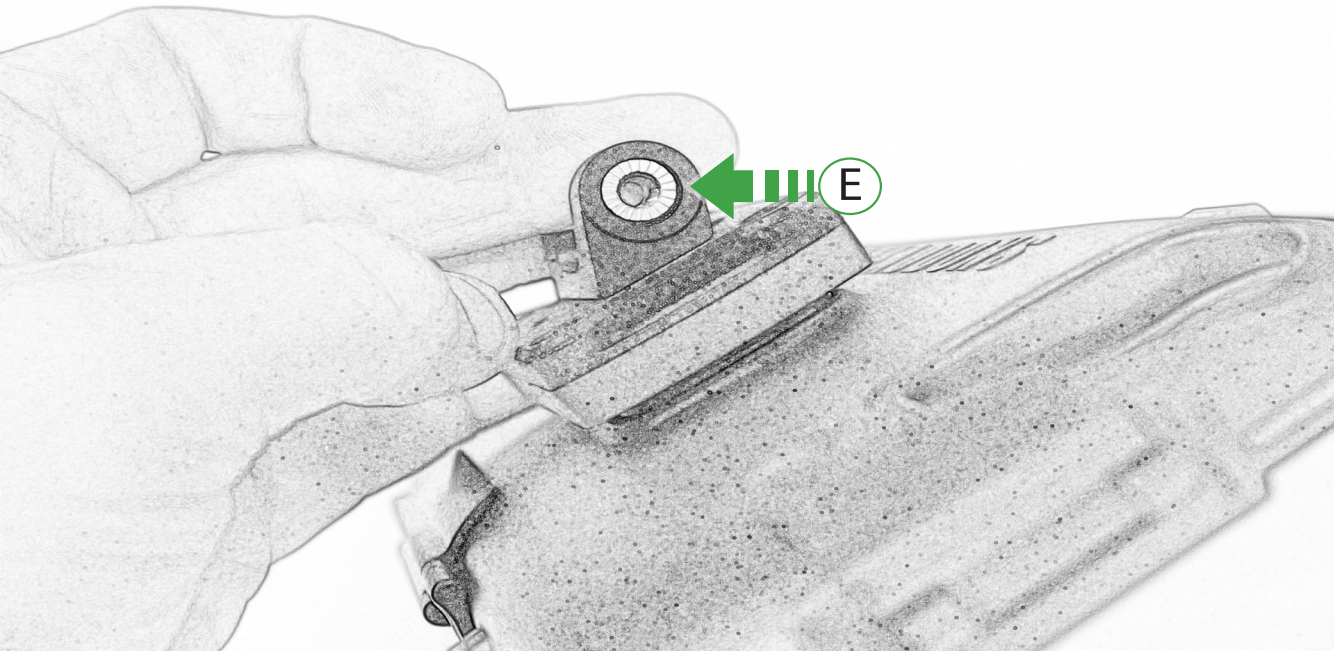

EVOTECH®
P E R F O R M A N C E

www.evotech-performance.com

KTM 1290 Super Duke Ultimate Addons
Sat Nav Instructions

Kit Contents PRN014569-015584

- Ⓐ 1 x Pivot Plate
- Ⓑ 1 x Main Bracket
- Ⓒ 1 x Ultimate Addons Plate
- Ⓓ 1 x Rubber Pad
- Ⓔ 2 x Nord Lock Washers
- Ⓕ 2 x M5 x 8mm Black Button Head Bolt
- Ⓖ 2 x M5 x 12 Caphead Bolt
- Ⓗ 4 x M5 x 40mm Black Button Head Bolts
- Ⓘ 4 x Spacers

Repeat
Both Sides

ESSENTIAL CHECKS

It is recommended that periodic inspections are made to ensure that all bolts are tightened to the specified torque settings.

Should the bike be involved in an accident a thorough inspection should be made and any components that have taken an impact, no matter how small, be replaced