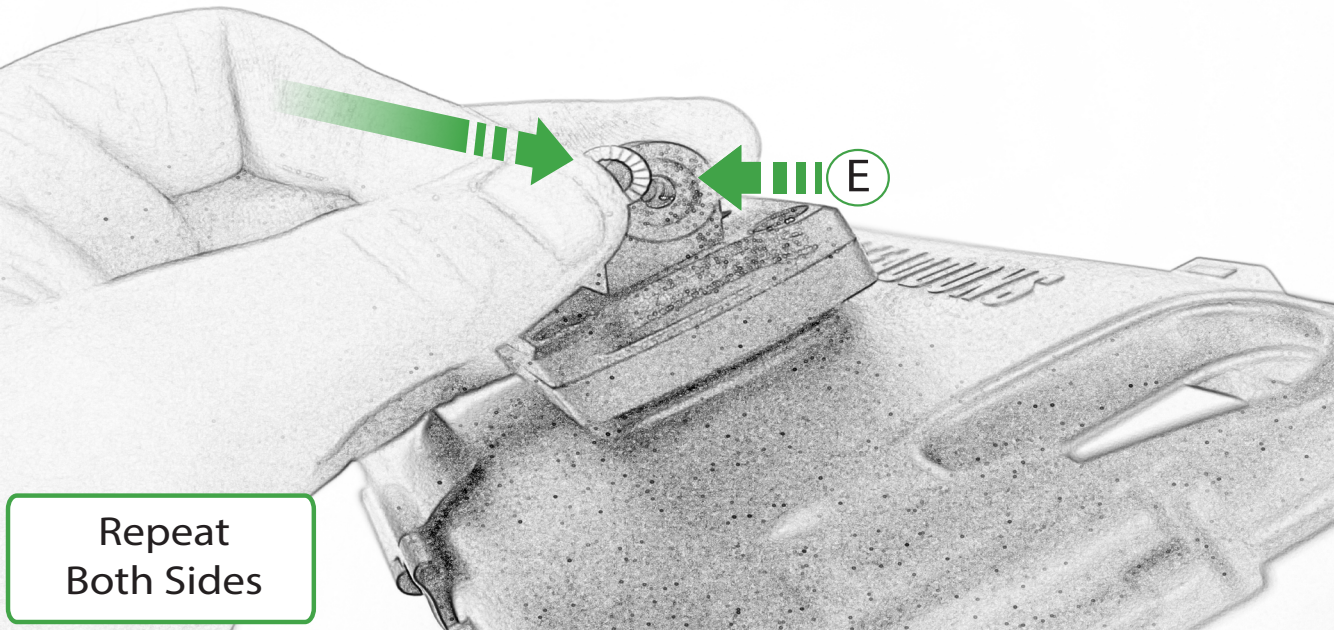

EVOTECH®
P E R F O R M A N C E

www.evotech-performance.com

KTM 1290 Super Duke Ultimate Addons
Sat Nav Instructions

Kit Contents PRN014569-015584

- Ⓐ 1 x Pivot Plate
- Ⓑ 1 x Main Bracket
- Ⓒ 1 x Ultimate Addons Plate
- Ⓓ 1 x Rubber Pad
- Ⓔ 2 x Nord Lock Washers
- Ⓕ 2 x M5 x 8mm Black Button Head Bolt
- Ⓖ 2 x M5 x 12 Caphead Bolt
- Ⓗ 4 x M5 x 40mm Black Button Head Bolts
- Ⓘ 4 x Spacers

Repeat
Both Sides

ESSENTIAL CHECKS

It is recommended that periodic inspections are made to ensure that all bolts are tightened to the specified torque settings.

Should the bike be involved in an accident a thorough inspection should be made and any components that have taken an impact, no matter how small, be replaced