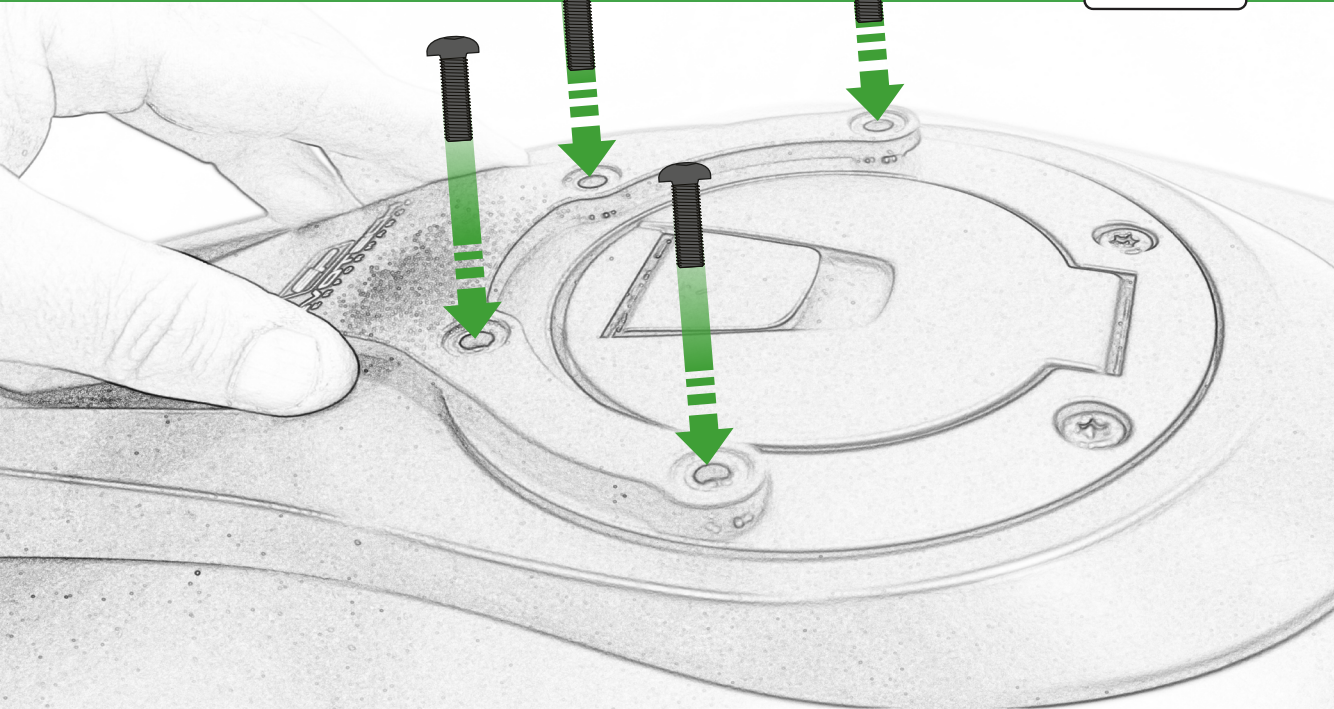

Repeat
Both Sides

ESSENTIAL CHECKS

It is recommended that periodic inspections are made to ensure that all bolts are tightened to the specified torque settings.

Should the bike be involved in an accident a thorough inspection should be made and any components that have taken an impact, no matter how small, be replaced