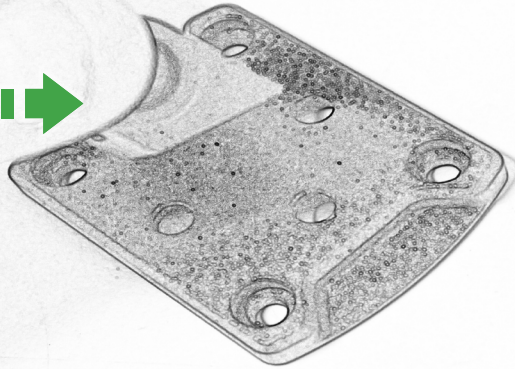

EVOTECH®
P E R F O R M A N C E

www.evotech-performance.com

KTM 1290 Super Duke Ultimate Addons
Sat Nav Instructions

Kit Contents PRN014569-015584

- Ⓐ 1 x Pivot Plate
- Ⓑ 1 x Main Bracket
- Ⓒ 1 x Ultimate Addons Plate
- Ⓓ 1 x Rubber Pad
- Ⓔ 2 x Nord Lock Washers
- Ⓕ 2 x M5 x 8mm Black Button Head Bolt
- Ⓖ 2 x M5 x 12 Caphead Bolt
- Ⓗ 4 x M5 x 40mm Black Button Head Bolts
- Ⓘ 4 x Spacers

Repeat
Both Sides

ESSENTIAL CHECKS

It is recommended that periodic inspections are made to ensure that all bolts are tightened to the specified torque settings.

Should the bike be involved in an accident a thorough inspection should be made and any components that have taken an impact, no matter how small, be replaced