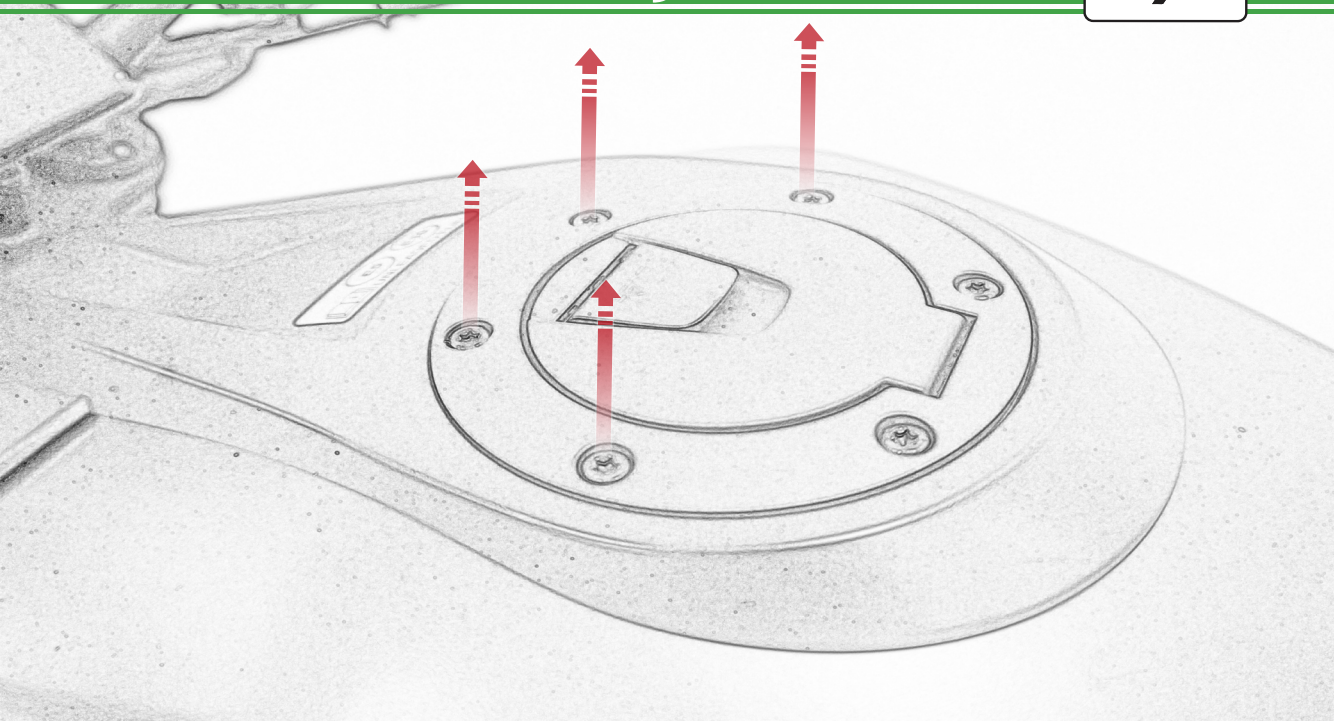

EVOTECH®
P E R F O R M A N C E

www.evotech-performance.com

KTM 1290 Super Duke Ultimate Addons
Sat Nav Instructions

Kit Contents PRN014569-015584

- Ⓐ 1 x Pivot Plate
- Ⓑ 1 x Main Bracket
- Ⓒ 1 x Ultimate Addons Plate
- Ⓓ 1 x Rubber Pad
- Ⓔ 2 x Nord Lock Washers
- Ⓕ 2 x M5 x 8mm Black Button Head Bolt
- Ⓖ 2 x M5 x 12 Caphead Bolt
- Ⓗ 4 x M5 x 40mm Black Button Head Bolts
- Ⓘ 4 x Spacers

Repeat
Both Sides

ESSENTIAL CHECKS

It is recommended that periodic inspections are made to ensure that all bolts are tightened to the specified torque settings.

Should the bike be involved in an accident a thorough inspection should be made and any components that have taken an impact, no matter how small, be replaced