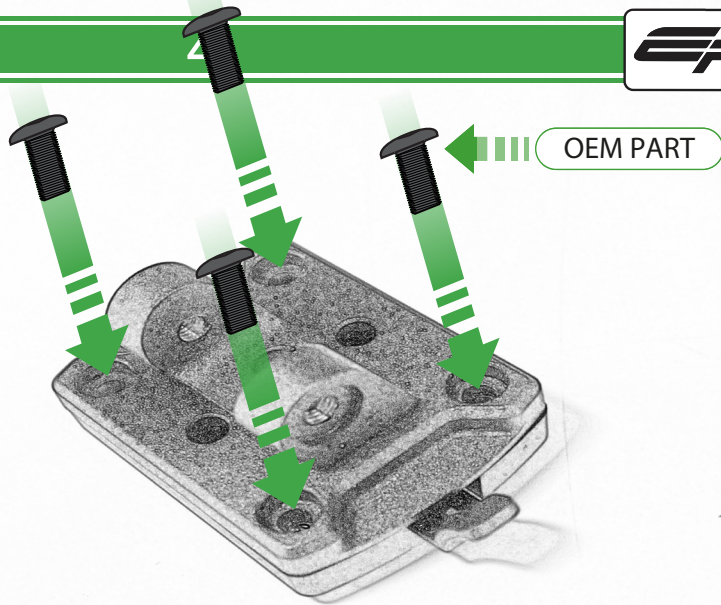

EVOTECH®
P E R F O R M A N C E

www.evotech-performance.com

KTM 1290 Super Duke Ultimate Addons
Sat Nav Instructions

Kit Contents PRN014569-015584

- Ⓐ 1 x Pivot Plate
- Ⓑ 1 x Main Bracket
- Ⓒ 1 x Ultimate Addons Plate
- Ⓓ 1 x Rubber Pad
- Ⓔ 2 x Nord Lock Washers
- Ⓕ 2 x M5 x 8mm Black Button Head Bolt
- Ⓖ 2 x M5 x 12 Caphead Bolt
- Ⓗ 4 x M5 x 40mm Black Button Head Bolts
- Ⓘ 4 x Spacers

Repeat
Both Sides

ESSENTIAL CHECKS

It is recommended that periodic inspections are made to ensure that all bolts are tightened to the specified torque settings.

Should the bike be involved in an accident a thorough inspection should be made and any components that have taken an impact, no matter how small, be replaced