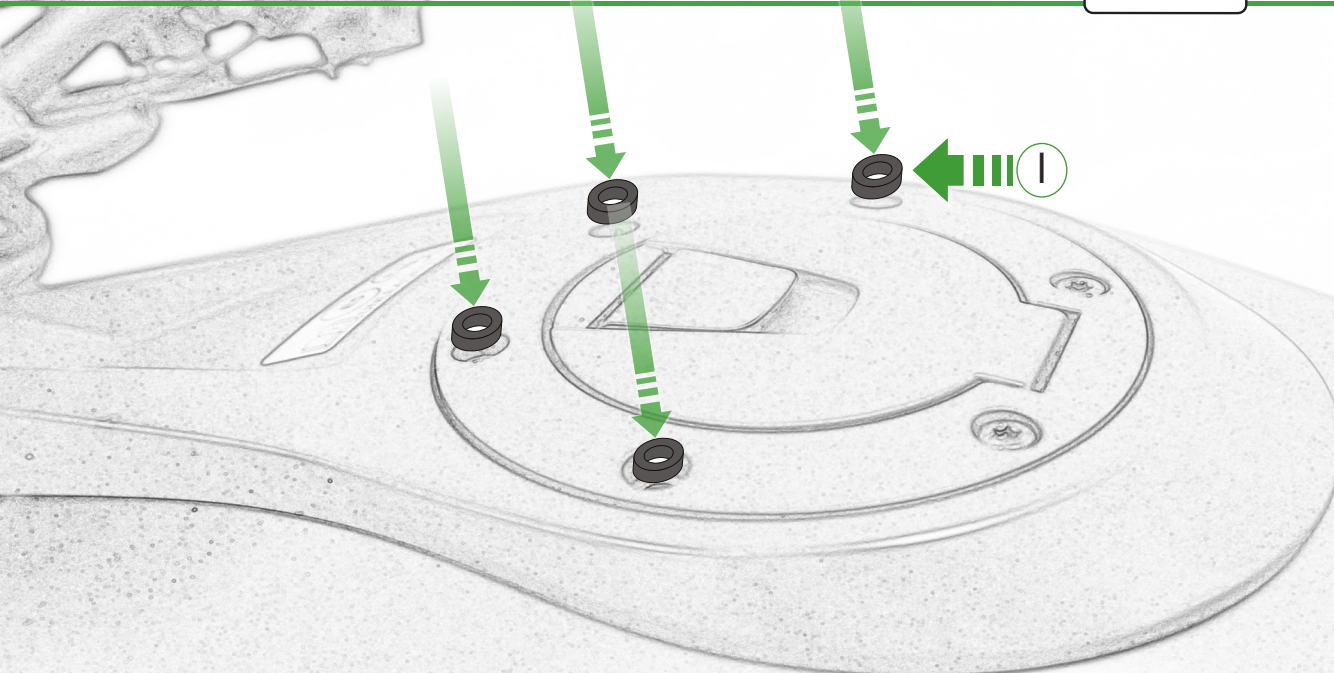

EVOTECH®
P E R F O R M A N C E

www.evotech-performance.com

KTM 1290 Super Duke Ultimate Addons
Sat Nav Instructions

Kit Contents PRN014569-015584

- Ⓐ 1 x Pivot Plate
- Ⓑ 1 x Main Bracket
- Ⓒ 1 x Ultimate Addons Plate
- Ⓓ 1 x Rubber Pad
- Ⓔ 2 x Nord Lock Washers
- Ⓕ 2 x M5 x 8mm Black Button Head Bolt
- Ⓖ 2 x M5 x 12 Caphead Bolt
- Ⓗ 4 x M5 x 40mm Black Button Head Bolts
- Ⓘ 4 x Spacers

Repeat
Both Sides

ESSENTIAL CHECKS

It is recommended that periodic inspections are made to ensure that all bolts are tightened to the specified torque settings.

Should the bike be involved in an accident a thorough inspection should be made and any components that have taken an impact, no matter how small, be replaced