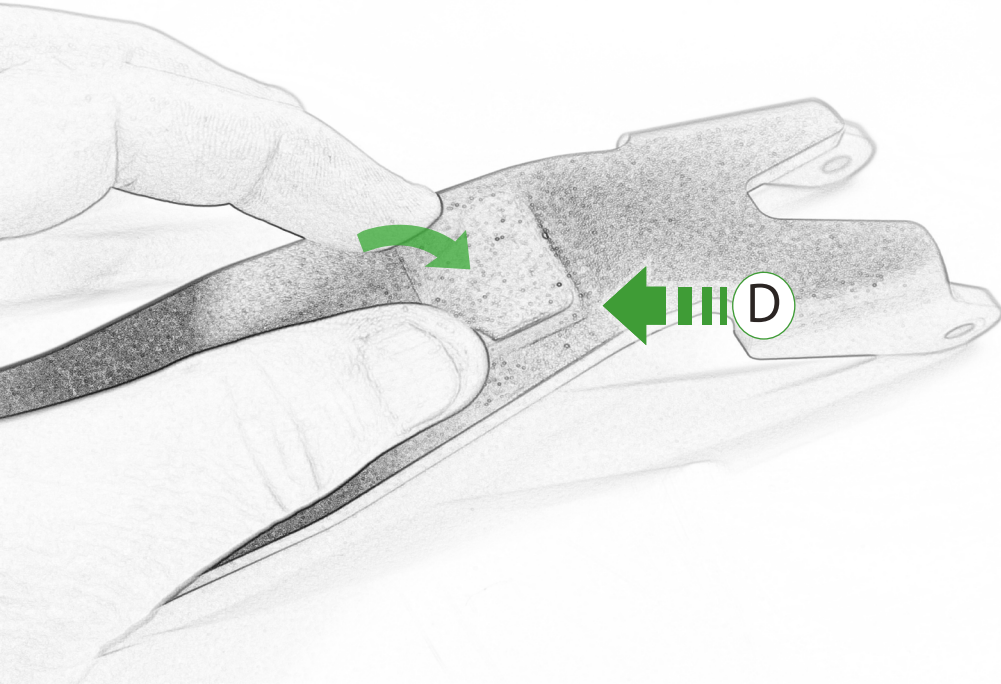

EVOTECH®
P E R F O R M A N C E

www.evotech-performance.com

KTM 1290 Super Duke Ultimate Addons
Sat Nav Instructions

Kit Contents PRN014569-015584

- Ⓐ 1 x Pivot Plate
- Ⓑ 1 x Main Bracket
- Ⓒ 1 x Ultimate Addons Plate
- Ⓓ 1 x Rubber Pad
- Ⓔ 2 x Nord Lock Washers
- Ⓕ 2 x M5 x 8mm Black Button Head Bolt
- Ⓖ 2 x M5 x 12 Caphead Bolt
- Ⓗ 4 x M5 x 40mm Black Button Head Bolts
- Ⓘ 4 x Spacers

Repeat
Both Sides

ESSENTIAL CHECKS

It is recommended that periodic inspections are made to ensure that all bolts are tightened to the specified torque settings.

Should the bike be involved in an accident a thorough inspection should be made and any components that have taken an impact, no matter how small, be replaced