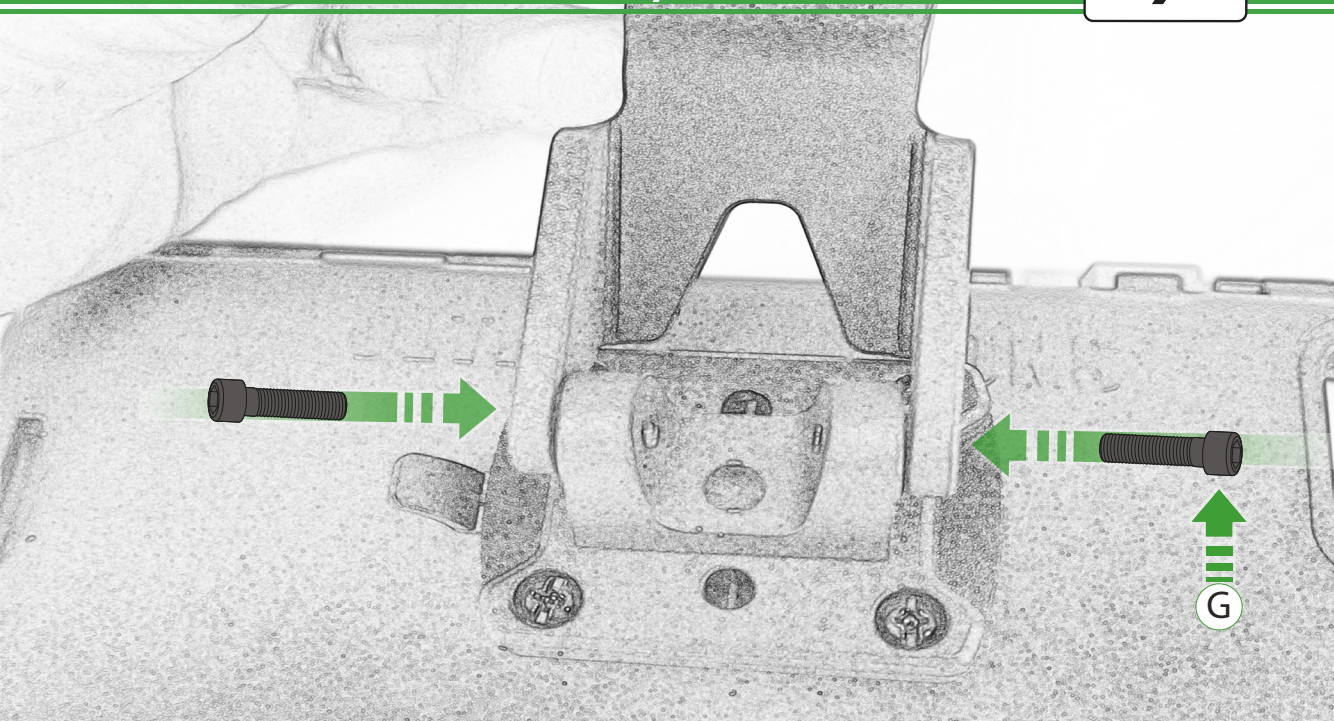

EVOTECH®
P E R F O R M A N C E

www.evotech-performance.com

KTM 1290 Super Duke Ultimate Addons
Sat Nav Instructions

Kit Contents PRN014569-015584

- Ⓐ 1 x Pivot Plate
- Ⓑ 1 x Main Bracket
- Ⓒ 1 x Ultimate Addons Plate
- Ⓓ 1 x Rubber Pad
- Ⓔ 2 x Nord Lock Washers
- Ⓕ 2 x M5 x 8mm Black Button Head Bolt
- Ⓖ 2 x M5 x 12 Caphead Bolt
- Ⓗ 4 x M5 x 40mm Black Button Head Bolts
- Ⓘ 4 x Spacers

Repeat
Both Sides

ESSENTIAL CHECKS

It is recommended that periodic inspections are made to ensure that all bolts are tightened to the specified torque settings.

Should the bike be involved in an accident a thorough inspection should be made and any components that have taken an impact, no matter how small, be replaced