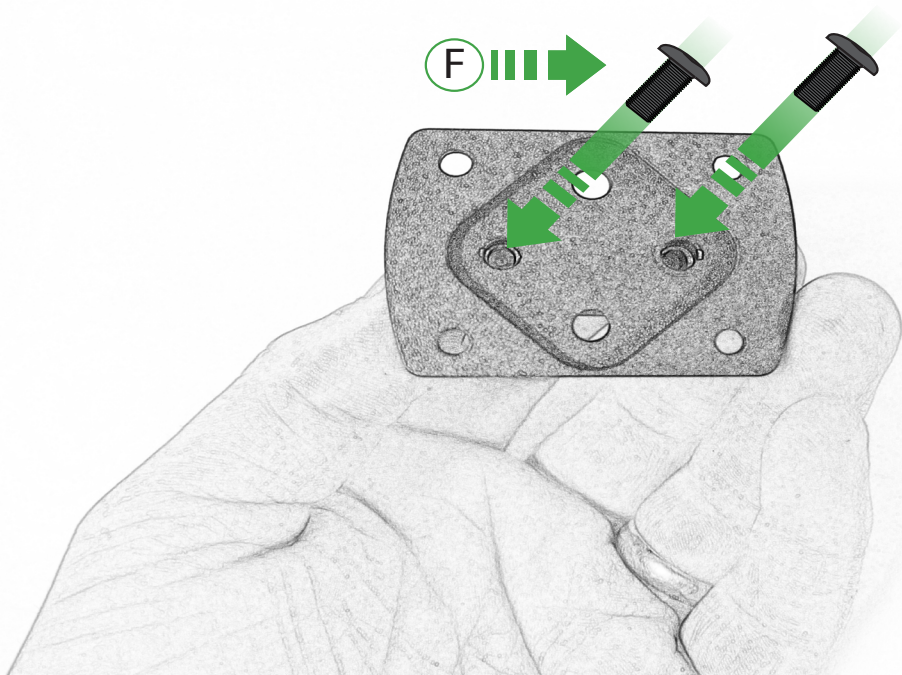

EVOTECH®
P E R F O R M A N C E

www.evotech-performance.com

KTM 1290 Super Duke Ultimate Addons
Sat Nav Instructions

Kit Contents PRN014569-015584

- Ⓐ 1 x Pivot Plate
- Ⓑ 1 x Main Bracket
- Ⓒ 1 x Ultimate Addons Plate
- Ⓓ 1 x Rubber Pad
- Ⓔ 2 x Nord Lock Washers
- Ⓕ 2 x M5 x 8mm Black Button Head Bolt
- Ⓖ 2 x M5 x 12 Caphead Bolt
- Ⓗ 4 x M5 x 40mm Black Button Head Bolts
- Ⓘ 4 x Spacers

Repeat
Both Sides

ESSENTIAL CHECKS

It is recommended that periodic inspections are made to ensure that all bolts are tightened to the specified torque settings.

Should the bike be involved in an accident a thorough inspection should be made and any components that have taken an impact, no matter how small, be replaced