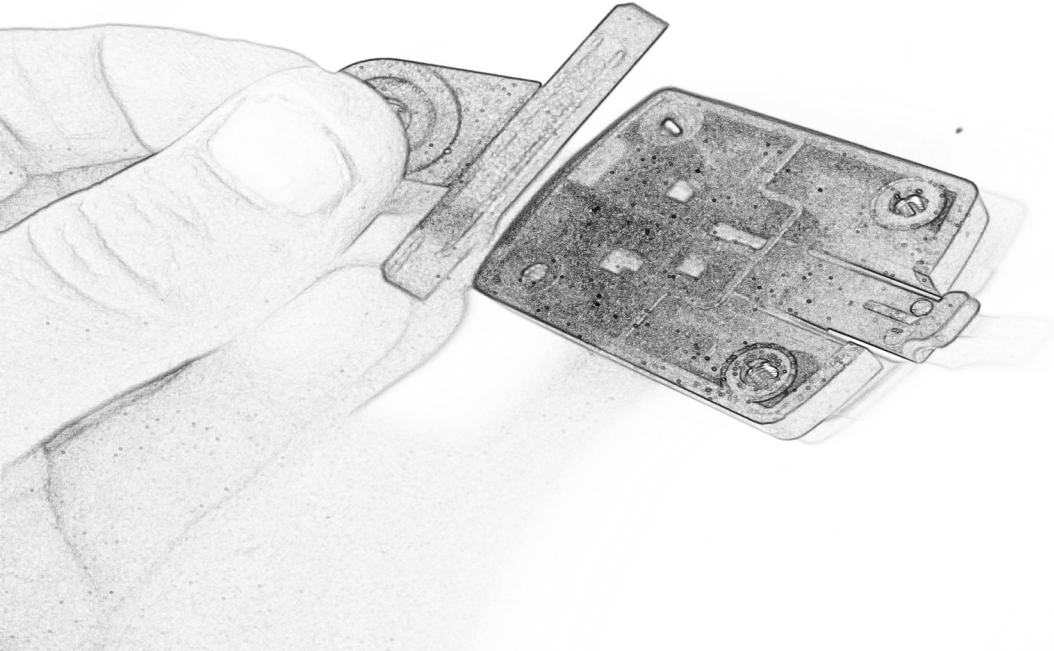

EVOTECH®
P E R F O R M A N C E

www.evotech-performance.com

KTM 1290 Super Duke Ultimate Addons
Sat Nav Instructions

Kit Contents PRN014569-015584

- Ⓐ 1 x Pivot Plate
- Ⓑ 1 x Main Bracket
- Ⓒ 1 x Ultimate Addons Plate
- Ⓓ 1 x Rubber Pad
- Ⓔ 2 x Nord Lock Washers
- Ⓕ 2 x M5 x 8mm Black Button Head Bolt
- Ⓖ 2 x M5 x 12 Caphead Bolt
- Ⓗ 4 x M5 x 40mm Black Button Head Bolts
- Ⓘ 4 x Spacers

Repeat
Both Sides

ESSENTIAL CHECKS

It is recommended that periodic inspections are made to ensure that all bolts are tightened to the specified torque settings.

Should the bike be involved in an accident a thorough inspection should be made and any components that have taken an impact, no matter how small, be replaced