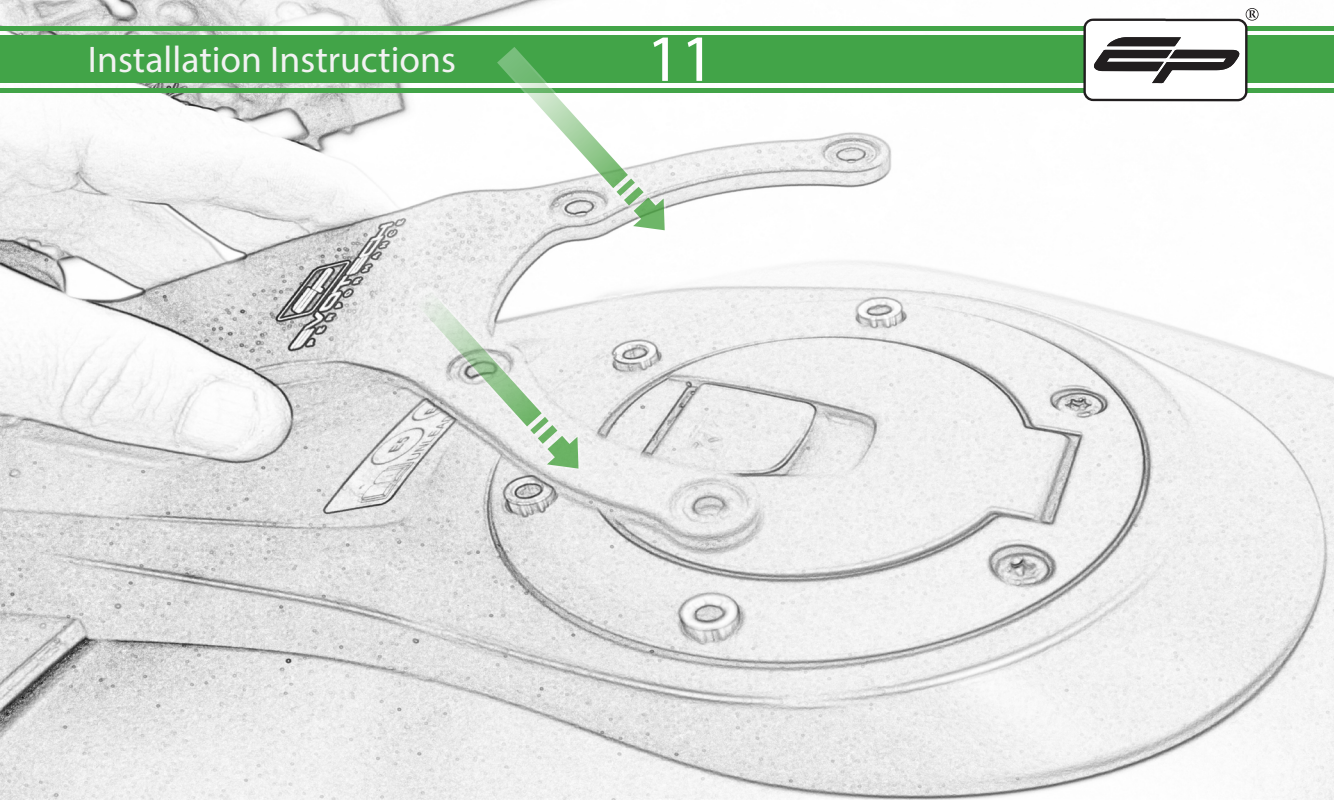

Repeat
Both Sides

ESSENTIAL CHECKS

It is recommended that periodic inspections are made to ensure that all bolts are tightened to the specified torque settings.

Should the bike be involved in an accident a thorough inspection should be made and any components that have taken an impact, no matter how small, be replaced