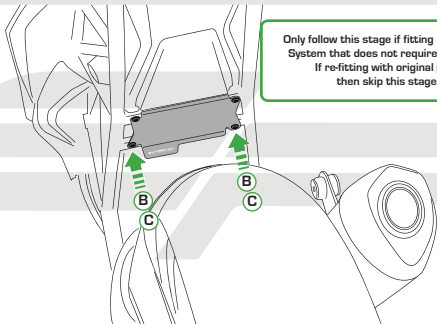

### **Kit Contents**

- (A)** 1 x Cover
- (B)** 4 x M8 - 16 Socket Button Screws
- (C)** 4 x M8 Plain Washers

Only follow this stage if fitting an Exhaust System that does not require a hanger.  
If re-fitting with original pegs then skip this stage.