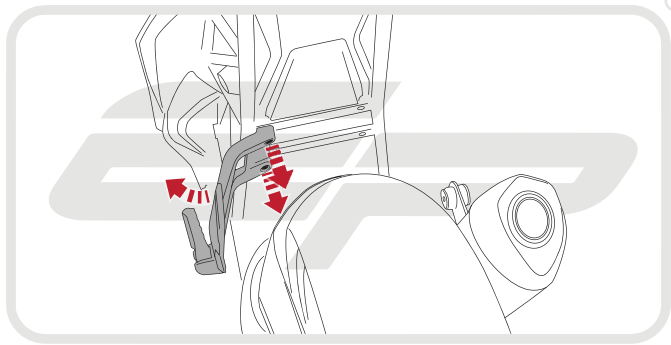

### **Kit Contents**

- (A)** 1 x Cover
- (B)** 4 x M8 - 16 Socket Button Screws
- (C)** 4 x M8 Plain Washers

Only follow this stage if fitting an Exhaust System that does not require a hanger.  
If re-fitting with original pegs then skip this stage.