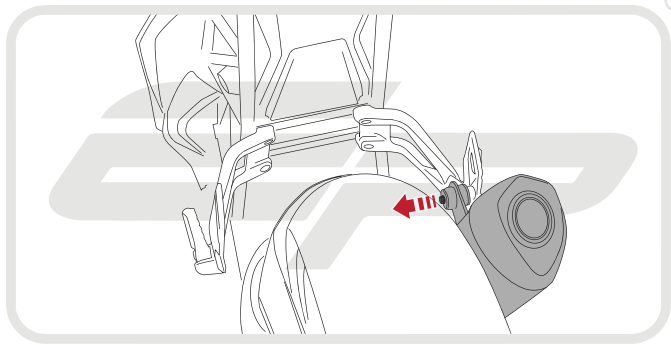

### **Kit Contents**

- (A)** 1 x Cover
- (B)** 4 x M8 - 16 Socket Button Screws
- (C)** 4 x M8 Plain Washers

Only follow this stage if fitting an Exhaust System that does not require a hanger.  
If re-fitting with original pegs then skip this stage.