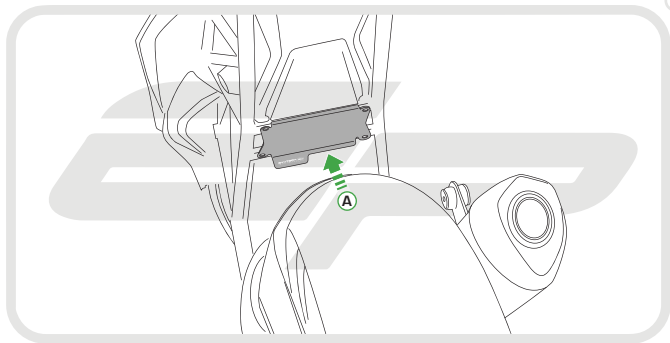

### **Kit Contents**

- (A)** 1 x Cover
- (B)** 4 x M8 - 16 Socket Button Screws
- (C)** 4 x M8 Plain Washers

Only follow this stage if fitting an Exhaust System that does not require a hanger.  
If re-fitting with original pegs then skip this stage.