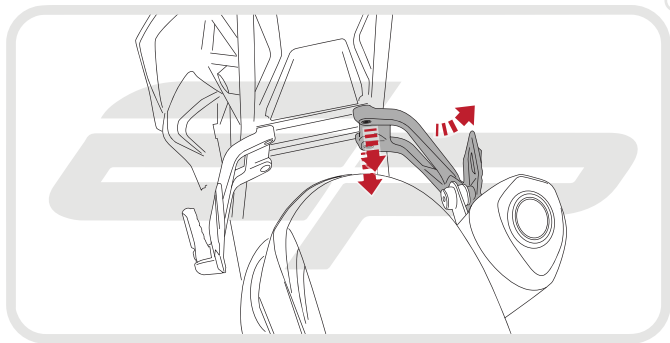

### **Kit Contents**

- (A)** 1 x Cover
- (B)** 4 x M8 - 16 Socket Button Screws
- (C)** 4 x M8 Plain Washers

Only follow this stage if fitting an Exhaust System that does not require a hanger.  
If re-fitting with original pegs then skip this stage.