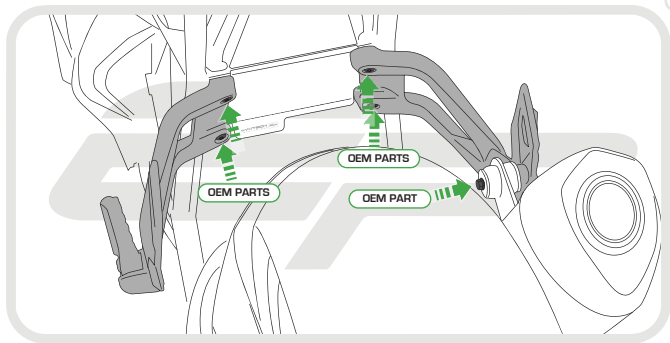

### **Kit Contents**

- (A)** 1 x Cover
- (B)** 4 x M8 - 16 Socket Button Screws
- (C)** 4 x M8 Plain Washers

Only follow this stage if fitting an Exhaust System that does not require a hanger.  
If re-fitting with original pegs then skip this stage.