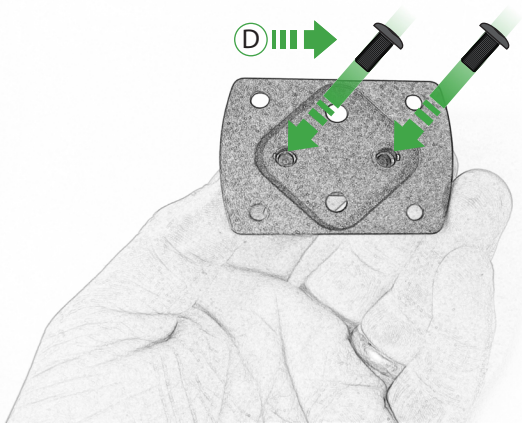

EVOTECH®
P E R F O R M A N C E

BMW R NineT
Ultimate Addons Sat Nav Mount

Installation Instructions

Kit Contents PRN014569-014612

- (A) 1 x Main Plate
- (B) 1 x Pivot Plate
- (C) 1 x Sub Mounting Bracket
- (D) 2 x M5 x 8mm Black Button Head Bolts
- (E) 2 x P-clips (No.1)
- (F) 2 x P-clips (No.2)
- (G) 2 x P-clips (No.3)
- (H) 2 x P-clips (No.4)
- (I) 2 x Lobe Screw
- (J) 2 x M5 Black Washer
- (K) 2 x Locking Washer
- (L) 2 x M4 x 5mm Black Button Head Bolts

OEM PART

Repeat
Both Sides

OEM PART

OEM PART

 **ESSENTIAL CHECKS** 

It is recommended that periodic inspections are made to ensure that all bolts are tightened to the specified torque settings.

Should the bike be involved in an accident a thorough inspection should be made and any components that have taken an impact, no matter how small, be replaced