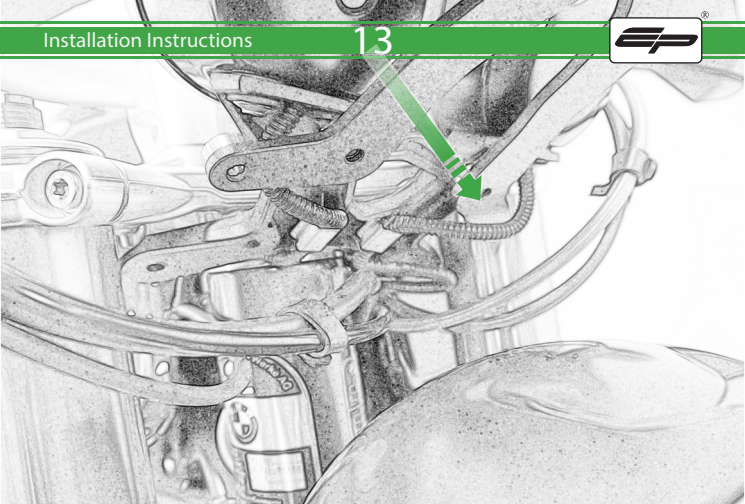

EVOTECH®
P E R F O R M A N C E

BMW R NineT
Ultimate Addons Sat Nav Mount

Installation Instructions

Kit Contents PRN014569-014612

- (A) 1 x Main Plate
- (B) 1 x Pivot Plate
- (C) 1 x Sub Mounting Bracket
- (D) 2 x M5 x 8mm Black Button Head Bolts
- (E) 2 x P-clips (No.1)
- (F) 2 x P-clips (No.2)
- (G) 2 x P-clips (No.3)
- (H) 2 x P-clips (No.4)
- (I) 2 x Lobe Screw
- (J) 2 x M5 Black Washer
- (K) 2 x Locking Washer
- (L) 2 x M4 x 5mm Black Button Head Bolts

OEM PART

Repeat
Both Sides

OEM PART

OEM PART

 **ESSENTIAL CHECKS** 

It is recommended that periodic inspections are made to ensure that all bolts are tightened to the specified torque settings.

Should the bike be involved in an accident a thorough inspection should be made and any components that have taken an impact, no matter how small, be replaced