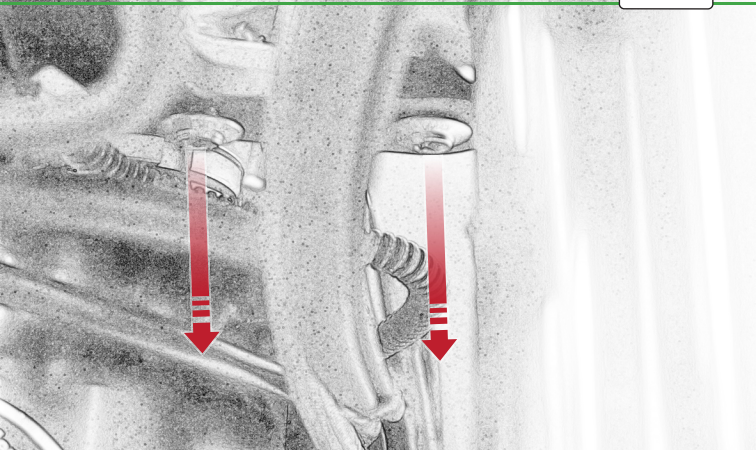

EVOTECH®
P E R F O R M A N C E

BMW R NineT
Ultimate Addons Sat Nav Mount

Installation Instructions

Kit Contents PRN014569-014612

- (A) 1 x Main Plate
- (B) 1 x Pivot Plate
- (C) 1 x Sub Mounting Bracket
- (D) 2 x M5 x 8mm Black Button Head Bolts
- (E) 2 x P-clips (No.1)
- (F) 2 x P-clips (No.2)
- (G) 2 x P-clips (No.3)
- (H) 2 x P-clips (No.4)
- (I) 2 x Lobe Screw
- (J) 2 x M5 Black Washer
- (K) 2 x Locking Washer
- (L) 2 x M4 x 5mm Black Button Head Bolts

OEM PART

Repeat
Both Sides

OEM PART

OEM PART

 **ESSENTIAL CHECKS** 

It is recommended that periodic inspections are made to ensure that all bolts are tightened to the specified torque settings.

Should the bike be involved in an accident a thorough inspection should be made and any components that have taken an impact, no matter how small, be replaced