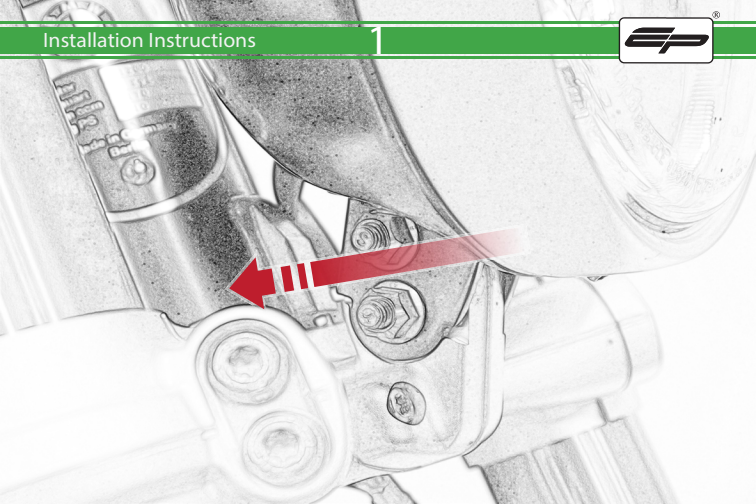

EVOTECH®
P E R F O R M A N C E

BMW R NineT
Ultimate Addons Sat Nav Mount

Installation Instructions

Kit Contents PRN014569-014612

- (A) 1 x Main Plate
- (B) 1 x Pivot Plate
- (C) 1 x Sub Mounting Bracket
- (D) 2 x M5 x 8mm Black Button Head Bolts
- (E) 2 x P-clips (No.1)
- (F) 2 x P-clips (No.2)
- (G) 2 x P-clips (No.3)
- (H) 2 x P-clips (No.4)
- (I) 2 x Lobe Screw
- (J) 2 x M5 Black Washer
- (K) 2 x Locking Washer
- (L) 2 x M4 x 5mm Black Button Head Bolts

OEM PART

Repeat
Both Sides

OEM PART

OEM PART

 **ESSENTIAL CHECKS** 

It is recommended that periodic inspections are made to ensure that all bolts are tightened to the specified torque settings.

Should the bike be involved in an accident a thorough inspection should be made and any components that have taken an impact, no matter how small, be replaced