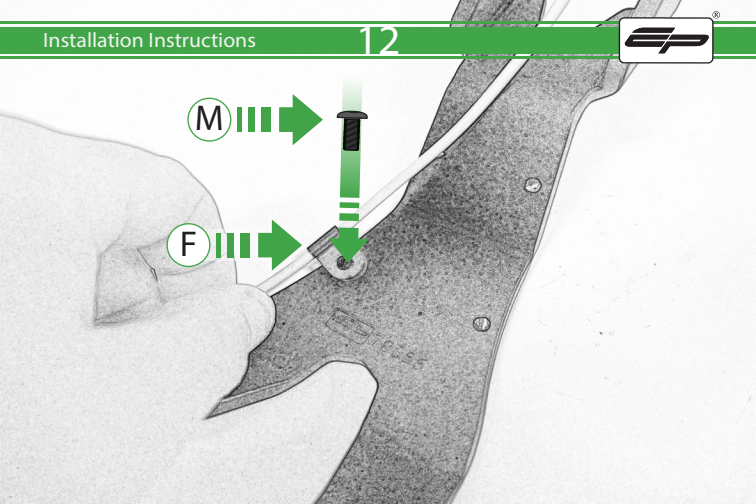

EVOTECH®
P E R F O R M A N C E

BMW R NineT
Ultimate Addons Sat Nav Mount

Installation Instructions

Kit Contents PRN014569-014612

- (A) 1 x Main Plate
- (B) 1 x Pivot Plate
- (C) 1 x Sub Mounting Bracket
- (D) 2 x M5 x 8mm Black Button Head Bolts
- (E) 2 x P-clips (No.1)
- (F) 2 x P-clips (No.2)
- (G) 2 x P-clips (No.3)
- (H) 2 x P-clips (No.4)
- (I) 2 x Lobe Screw
- (J) 2 x M5 Black Washer
- (K) 2 x Locking Washer
- (L) 2 x M4 x 5mm Black Button Head Bolts

OEM PART

Repeat
Both Sides

OEM PART

OEM PART

 **ESSENTIAL CHECKS** 

It is recommended that periodic inspections are made to ensure that all bolts are tightened to the specified torque settings.

Should the bike be involved in an accident a thorough inspection should be made and any components that have taken an impact, no matter how small, be replaced