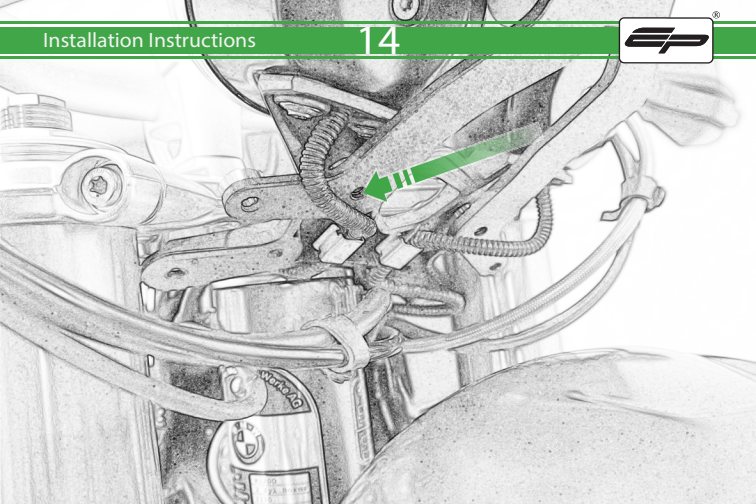

EVOTECH®
P E R F O R M A N C E

BMW R NineT
Ultimate Addons Sat Nav Mount

Installation Instructions

Kit Contents PRN014569-014612

- (A) 1 x Main Plate
- (B) 1 x Pivot Plate
- (C) 1 x Sub Mounting Bracket
- (D) 2 x M5 x 8mm Black Button Head Bolts
- (E) 2 x P-clips (No.1)
- (F) 2 x P-clips (No.2)
- (G) 2 x P-clips (No.3)
- (H) 2 x P-clips (No.4)
- (I) 2 x Lobe Screw
- (J) 2 x M5 Black Washer
- (K) 2 x Locking Washer
- (L) 2 x M4 x 5mm Black Button Head Bolts

OEM PART

Repeat
Both Sides

OEM PART

OEM PART

 **ESSENTIAL CHECKS** 

It is recommended that periodic inspections are made to ensure that all bolts are tightened to the specified torque settings.

Should the bike be involved in an accident a thorough inspection should be made and any components that have taken an impact, no matter how small, be replaced