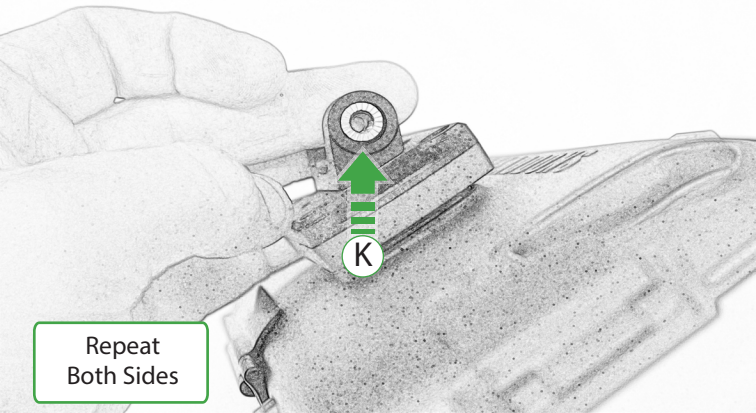

EVOTECH®
P E R F O R M A N C E

BMW R NineT
Ultimate Addons Sat Nav Mount

Installation Instructions

Kit Contents PRN014569-014612

- (A) 1 x Main Plate
- (B) 1 x Pivot Plate
- (C) 1 x Sub Mounting Bracket
- (D) 2 x M5 x 8mm Black Button Head Bolts
- (E) 2 x P-clips (No.1)
- (F) 2 x P-clips (No.2)
- (G) 2 x P-clips (No.3)
- (H) 2 x P-clips (No.4)
- (I) 2 x Lobe Screw
- (J) 2 x M5 Black Washer
- (K) 2 x Locking Washer
- (L) 2 x M4 x 5mm Black Button Head Bolts

OEM PART

Repeat
Both Sides

OEM PART

OEM PART

 **ESSENTIAL CHECKS** 

It is recommended that periodic inspections are made to ensure that all bolts are tightened to the specified torque settings.

Should the bike be involved in an accident a thorough inspection should be made and any components that have taken an impact, no matter how small, be replaced