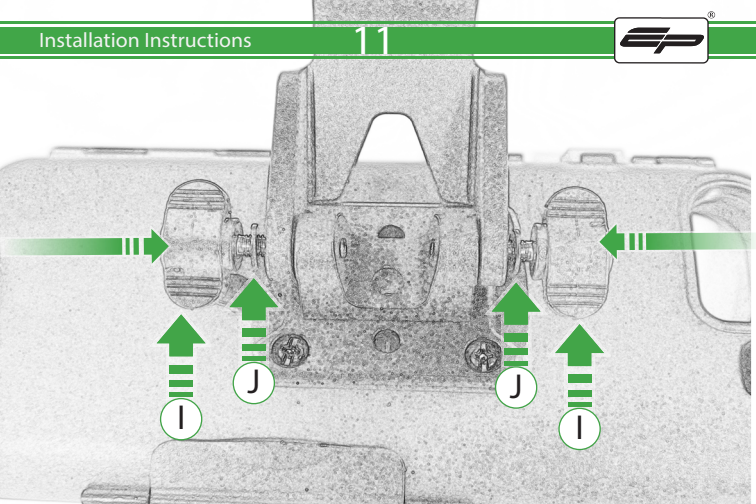

EVOTECH®
P E R F O R M A N C E

BMW R NineT
Ultimate Addons Sat Nav Mount

Installation Instructions

Kit Contents PRN014569-014612

- (A) 1 x Main Plate
- (B) 1 x Pivot Plate
- (C) 1 x Sub Mounting Bracket
- (D) 2 x M5 x 8mm Black Button Head Bolts
- (E) 2 x P-clips (No.1)
- (F) 2 x P-clips (No.2)
- (G) 2 x P-clips (No.3)
- (H) 2 x P-clips (No.4)
- (I) 2 x Lobe Screw
- (J) 2 x M5 Black Washer
- (K) 2 x Locking Washer
- (L) 2 x M4 x 5mm Black Button Head Bolts

OEM PART

Repeat
Both Sides

OEM PART

OEM PART

 **ESSENTIAL CHECKS** 

It is recommended that periodic inspections are made to ensure that all bolts are tightened to the specified torque settings.

Should the bike be involved in an accident a thorough inspection should be made and any components that have taken an impact, no matter how small, be replaced