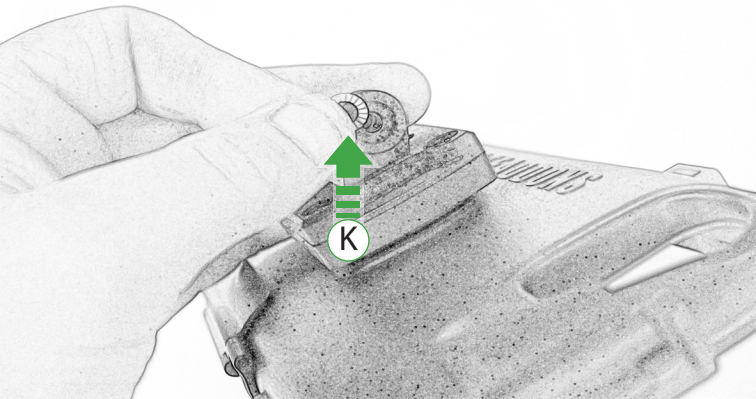

EVOTECH®
P E R F O R M A N C E

BMW R NineT
Ultimate Addons Sat Nav Mount

Installation Instructions

Kit Contents PRN014569-014612

- (A) 1 x Main Plate
- (B) 1 x Pivot Plate
- (C) 1 x Sub Mounting Bracket
- (D) 2 x M5 x 8mm Black Button Head Bolts
- (E) 2 x P-clips (No.1)
- (F) 2 x P-clips (No.2)
- (G) 2 x P-clips (No.3)
- (H) 2 x P-clips (No.4)
- (I) 2 x Lobe Screw
- (J) 2 x M5 Black Washer
- (K) 2 x Locking Washer
- (L) 2 x M4 x 5mm Black Button Head Bolts

OEM PART

Repeat
Both Sides

OEM PART

OEM PART

 **ESSENTIAL CHECKS** 

It is recommended that periodic inspections are made to ensure that all bolts are tightened to the specified torque settings.

Should the bike be involved in an accident a thorough inspection should be made and any components that have taken an impact, no matter how small, be replaced