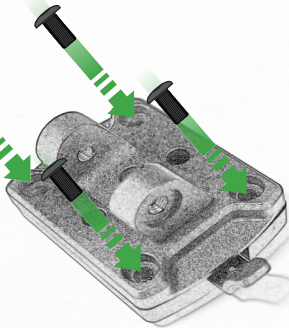

EVOTECH®
P E R F O R M A N C E

BMW R NineT
Ultimate Addons Sat Nav Mount

Installation Instructions

Kit Contents PRN014569-014612

- (A) 1 x Main Plate
- (B) 1 x Pivot Plate
- (C) 1 x Sub Mounting Bracket
- (D) 2 x M5 x 8mm Black Button Head Bolts
- (E) 2 x P-clips (No.1)
- (F) 2 x P-clips (No.2)
- (G) 2 x P-clips (No.3)
- (H) 2 x P-clips (No.4)
- (I) 2 x Lobe Screw
- (J) 2 x M5 Black Washer
- (K) 2 x Locking Washer
- (L) 2 x M4 x 5mm Black Button Head Bolts

OEM PART

Repeat
Both Sides

OEM PART

OEM PART

 **ESSENTIAL CHECKS** 

It is recommended that periodic inspections are made to ensure that all bolts are tightened to the specified torque settings.

Should the bike be involved in an accident a thorough inspection should be made and any components that have taken an impact, no matter how small, be replaced