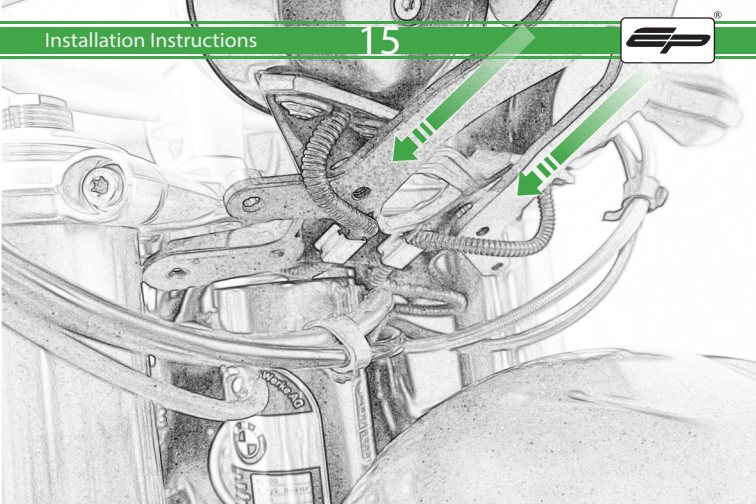

EVOTECH®
P E R F O R M A N C E

BMW R NineT
Ultimate Addons Sat Nav Mount

Installation Instructions

Kit Contents PRN014569-014612

- (A) 1 x Main Plate
- (B) 1 x Pivot Plate
- (C) 1 x Sub Mounting Bracket
- (D) 2 x M5 x 8mm Black Button Head Bolts
- (E) 2 x P-clips (No.1)
- (F) 2 x P-clips (No.2)
- (G) 2 x P-clips (No.3)
- (H) 2 x P-clips (No.4)
- (I) 2 x Lobe Screw
- (J) 2 x M5 Black Washer
- (K) 2 x Locking Washer
- (L) 2 x M4 x 5mm Black Button Head Bolts

OEM PART

Repeat
Both Sides

OEM PART

OEM PART

 **ESSENTIAL CHECKS** 

It is recommended that periodic inspections are made to ensure that all bolts are tightened to the specified torque settings.

Should the bike be involved in an accident a thorough inspection should be made and any components that have taken an impact, no matter how small, be replaced