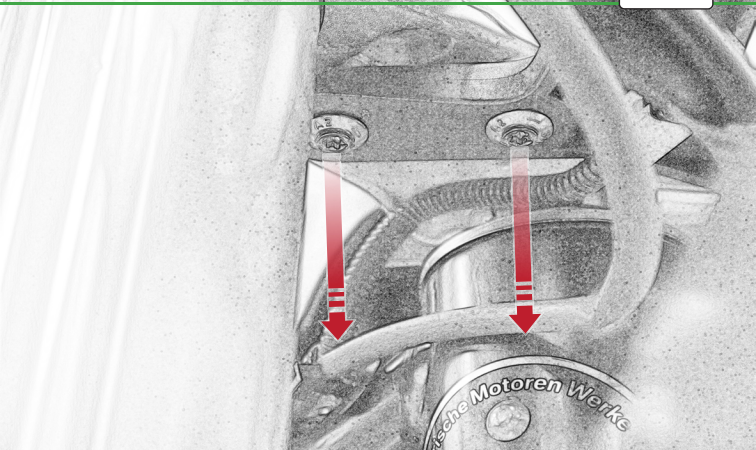

EVOTECH®
P E R F O R M A N C E

BMW R NineT
Ultimate Addons Sat Nav Mount

Installation Instructions

Kit Contents PRN014569-014612

- (A) 1 x Main Plate
- (B) 1 x Pivot Plate
- (C) 1 x Sub Mounting Bracket
- (D) 2 x M5 x 8mm Black Button Head Bolts
- (E) 2 x P-clips (No.1)
- (F) 2 x P-clips (No.2)
- (G) 2 x P-clips (No.3)
- (H) 2 x P-clips (No.4)
- (I) 2 x Lobe Screw
- (J) 2 x M5 Black Washer
- (K) 2 x Locking Washer
- (L) 2 x M4 x 5mm Black Button Head Bolts

OEM PART

Repeat
Both Sides

OEM PART

OEM PART

 **ESSENTIAL CHECKS** 

It is recommended that periodic inspections are made to ensure that all bolts are tightened to the specified torque settings.

Should the bike be involved in an accident a thorough inspection should be made and any components that have taken an impact, no matter how small, be replaced