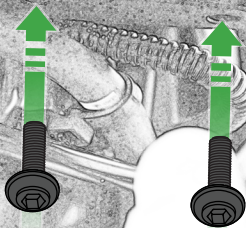

EVOTECH®
P E R F O R M A N C E

BMW R NineT
Ultimate Addons Sat Nav Mount

Installation Instructions

Kit Contents PRN014569-014612

- (A) 1 x Main Plate
- (B) 1 x Pivot Plate
- (C) 1 x Sub Mounting Bracket
- (D) 2 x M5 x 8mm Black Button Head Bolts
- (E) 2 x P-clips (No.1)
- (F) 2 x P-clips (No.2)
- (G) 2 x P-clips (No.3)
- (H) 2 x P-clips (No.4)
- (I) 2 x Lobe Screw
- (J) 2 x M5 Black Washer
- (K) 2 x Locking Washer
- (L) 2 x M4 x 5mm Black Button Head Bolts

OEM PART

Repeat
Both Sides

OEM PART

OEM PART

 **ESSENTIAL CHECKS** 

It is recommended that periodic inspections are made to ensure that all bolts are tightened to the specified torque settings.

Should the bike be involved in an accident a thorough inspection should be made and any components that have taken an impact, no matter how small, be replaced