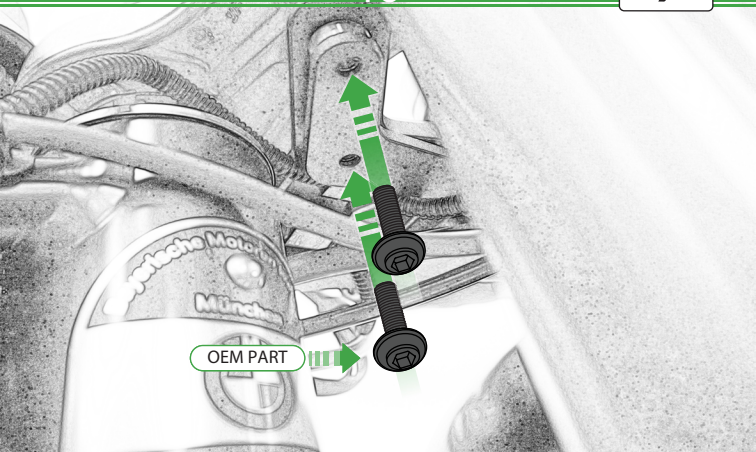

EVOTECH®
P E R F O R M A N C E

BMW R NineT
Ultimate Addons Sat Nav Mount

Installation Instructions

Kit Contents PRN014569-014612

- (A) 1 x Main Plate
- (B) 1 x Pivot Plate
- (C) 1 x Sub Mounting Bracket
- (D) 2 x M5 x 8mm Black Button Head Bolts
- (E) 2 x P-clips (No.1)
- (F) 2 x P-clips (No.2)
- (G) 2 x P-clips (No.3)
- (H) 2 x P-clips (No.4)
- (I) 2 x Lobe Screw
- (J) 2 x M5 Black Washer
- (K) 2 x Locking Washer
- (L) 2 x M4 x 5mm Black Button Head Bolts

OEM PART

Repeat
Both Sides

OEM PART

OEM PART

 **ESSENTIAL CHECKS** 

It is recommended that periodic inspections are made to ensure that all bolts are tightened to the specified torque settings.

Should the bike be involved in an accident a thorough inspection should be made and any components that have taken an impact, no matter how small, be replaced