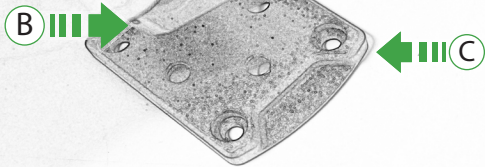

EVOTECH®
P E R F O R M A N C E

BMW R NineT
Ultimate Addons Sat Nav Mount

Installation Instructions

Kit Contents PRN014569-014612

- (A) 1 x Main Plate
- (B) 1 x Pivot Plate
- (C) 1 x Sub Mounting Bracket
- (D) 2 x M5 x 8mm Black Button Head Bolts
- (E) 2 x P-clips (No.1)
- (F) 2 x P-clips (No.2)
- (G) 2 x P-clips (No.3)
- (H) 2 x P-clips (No.4)
- (I) 2 x Lobe Screw
- (J) 2 x M5 Black Washer
- (K) 2 x Locking Washer
- (L) 2 x M4 x 5mm Black Button Head Bolts

OEM PART

Repeat
Both Sides

OEM PART

OEM PART

 **ESSENTIAL CHECKS** 

It is recommended that periodic inspections are made to ensure that all bolts are tightened to the specified torque settings.

Should the bike be involved in an accident a thorough inspection should be made and any components that have taken an impact, no matter how small, be replaced