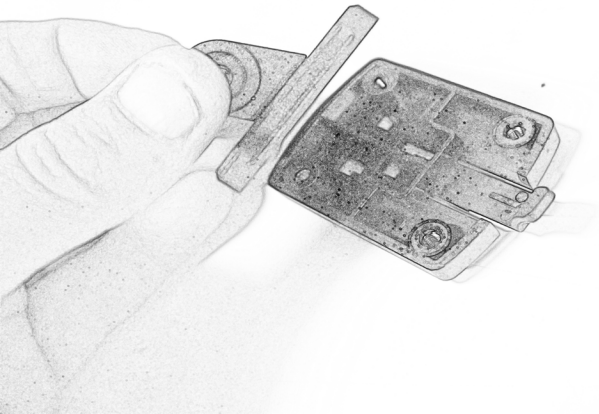

EVOTECH®
P E R F O R M A N C E

BMW R NineT
Ultimate Addons Sat Nav Mount

Installation Instructions

Kit Contents PRN014569-014612

- (A) 1 x Main Plate
- (B) 1 x Pivot Plate
- (C) 1 x Sub Mounting Bracket
- (D) 2 x M5 x 8mm Black Button Head Bolts
- (E) 2 x P-clips (No.1)
- (F) 2 x P-clips (No.2)
- (G) 2 x P-clips (No.3)
- (H) 2 x P-clips (No.4)
- (I) 2 x Lobe Screw
- (J) 2 x M5 Black Washer
- (K) 2 x Locking Washer
- (L) 2 x M4 x 5mm Black Button Head Bolts

OEM PART

Repeat
Both Sides

OEM PART

OEM PART

 **ESSENTIAL CHECKS** 

It is recommended that periodic inspections are made to ensure that all bolts are tightened to the specified torque settings.

Should the bike be involved in an accident a thorough inspection should be made and any components that have taken an impact, no matter how small, be replaced