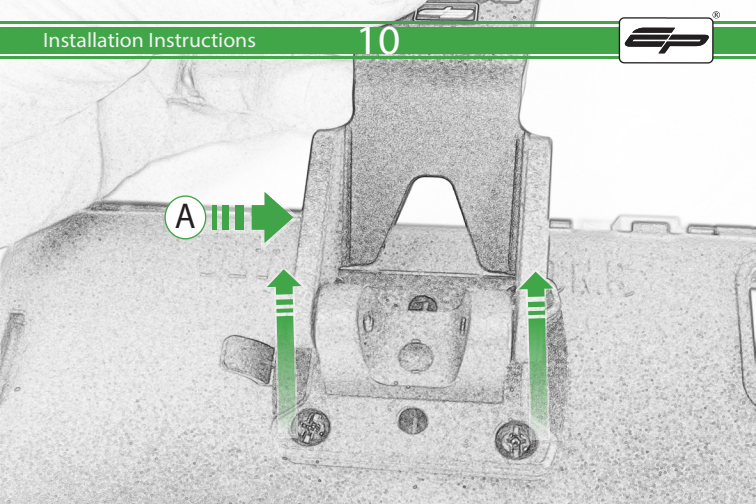

EVOTECH®
P E R F O R M A N C E

BMW R NineT
Ultimate Addons Sat Nav Mount

Installation Instructions

Kit Contents PRN014569-014612

- (A) 1 x Main Plate
- (B) 1 x Pivot Plate
- (C) 1 x Sub Mounting Bracket
- (D) 2 x M5 x 8mm Black Button Head Bolts
- (E) 2 x P-clips (No.1)
- (F) 2 x P-clips (No.2)
- (G) 2 x P-clips (No.3)
- (H) 2 x P-clips (No.4)
- (I) 2 x Lobe Screw
- (J) 2 x M5 Black Washer
- (K) 2 x Locking Washer
- (L) 2 x M4 x 5mm Black Button Head Bolts

OEM PART

Repeat
Both Sides

OEM PART

OEM PART

 **ESSENTIAL CHECKS** 

It is recommended that periodic inspections are made to ensure that all bolts are tightened to the specified torque settings.

Should the bike be involved in an accident a thorough inspection should be made and any components that have taken an impact, no matter how small, be replaced