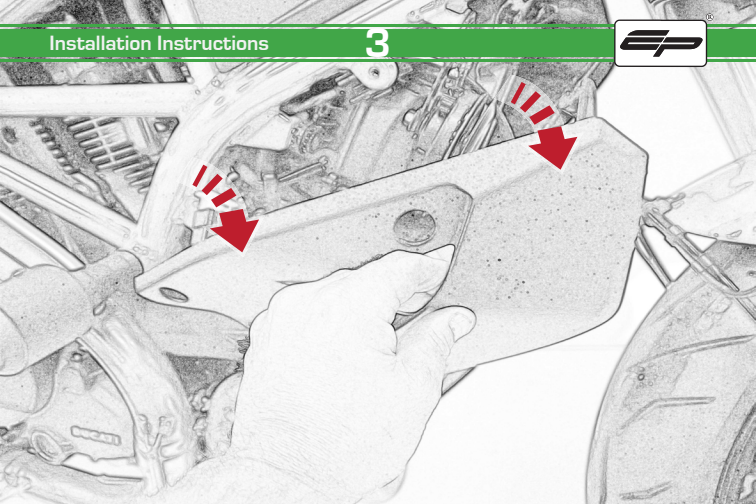

EVOTECH®
P E R F O R M A N C E

Ducati Monster 797

Rectifier Guard

Installation Instructions

Product No: PRN013747

Kit Contents

- Ⓐ 1 x Rectifier Guard

Only Rotate
2 Full Turns

A

ESSENTIAL CHECKS

It is recommended that periodic inspections are made to ensure that dirt and debris have not become trapped between the guard and the radiator/oil cooler. Such dirt and debris would reduce the cooling efficiency of the radiator/oil cooler.