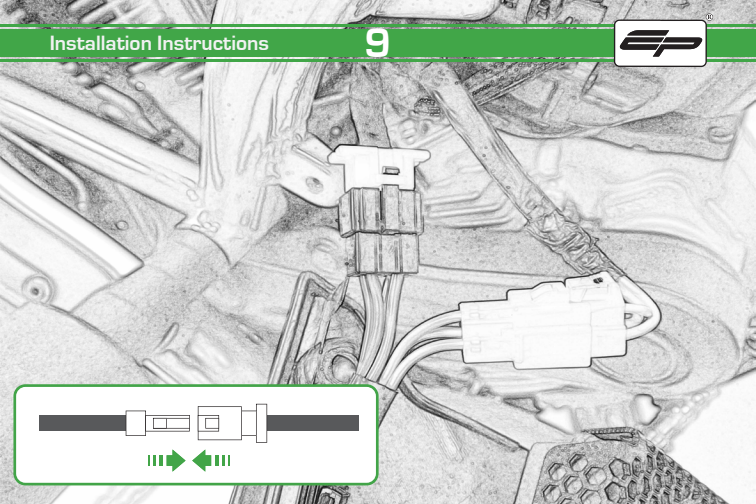

EVOTECH®
P E R F O R M A N C E

Ducati Monster 797

Rectifier Guard

Installation Instructions

Product No: PRN013747

Kit Contents

- Ⓐ 1 x Rectifier Guard

Only Rotate
2 Full Turns

A

ESSENTIAL CHECKS

It is recommended that periodic inspections are made to ensure that dirt and debris have not become trapped between the guard and the radiator/oil cooler. Such dirt and debris would reduce the cooling efficiency of the radiator/oil cooler.