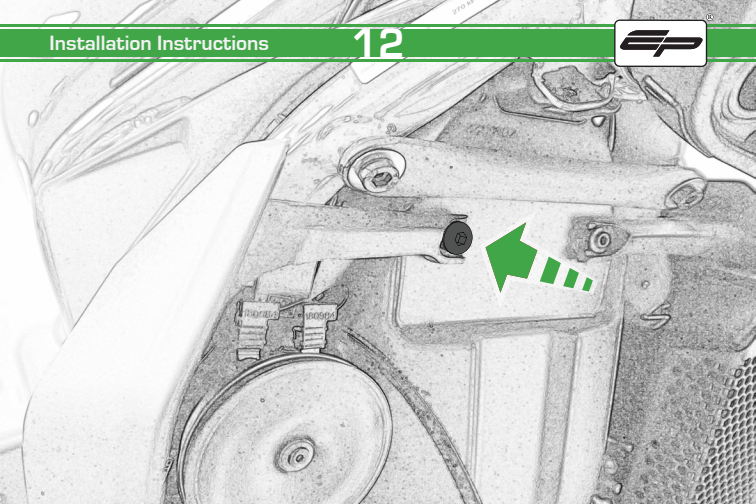

EVOTECH®
P E R F O R M A N C E

Ducati Monster 797

Rectifier Guard

Installation Instructions

Product No: PRN013747

Kit Contents

- Ⓐ 1 x Rectifier Guard

Only Rotate
2 Full Turns

A

ESSENTIAL CHECKS

It is recommended that periodic inspections are made to ensure that dirt and debris have not become trapped between the guard and the radiator/oil cooler. Such dirt and debris would reduce the cooling efficiency of the radiator/oil cooler.