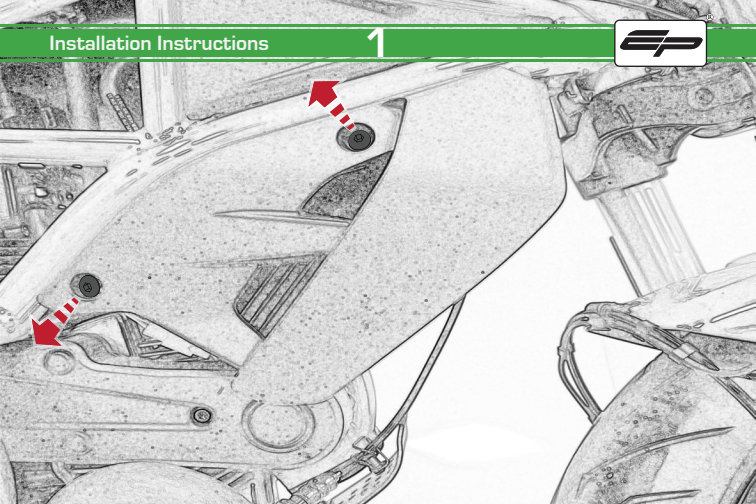

EVOTECH®
P E R F O R M A N C E

Ducati Monster 797

Rectifier Guard

Installation Instructions

Product No: PRN013747

Kit Contents

- Ⓐ 1 x Rectifier Guard

Only Rotate
2 Full Turns

A

ESSENTIAL CHECKS

It is recommended that periodic inspections are made to ensure that dirt and debris have not become trapped between the guard and the radiator/oil cooler. Such dirt and debris would reduce the cooling efficiency of the radiator/oil cooler.