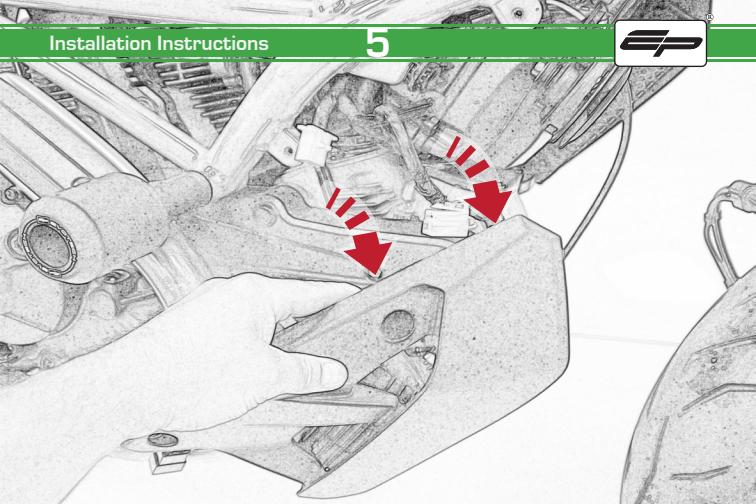

EVOTECH®
P E R F O R M A N C E

Ducati Monster 797

Rectifier Guard

Installation Instructions

Product No: PRN013747

Kit Contents

- Ⓐ 1 x Rectifier Guard

Only Rotate
2 Full Turns

A

ESSENTIAL CHECKS

It is recommended that periodic inspections are made to ensure that dirt and debris have not become trapped between the guard and the radiator/oil cooler. Such dirt and debris would reduce the cooling efficiency of the radiator/oil cooler.