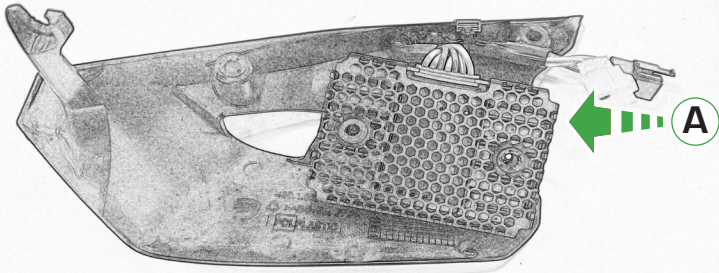

EVOTECH®
P E R F O R M A N C E

Ducati Monster 797

Rectifier Guard

Installation Instructions

Product No: PRN013747

Kit Contents

- Ⓐ 1 x Rectifier Guard

Only Rotate
2 Full Turns

A

ESSENTIAL CHECKS

It is recommended that periodic inspections are made to ensure that dirt and debris have not become trapped between the guard and the radiator/oil cooler. Such dirt and debris would reduce the cooling efficiency of the radiator/oil cooler.