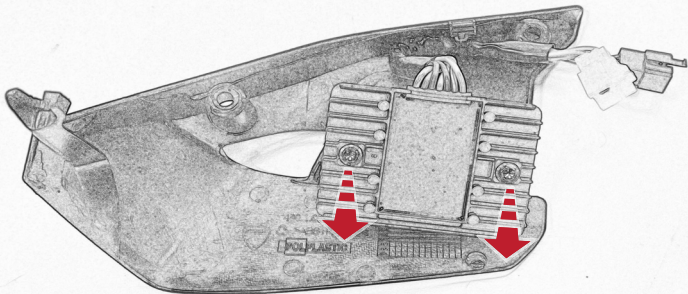

EVOTECH®
P E R F O R M A N C E

Ducati Monster 797

Rectifier Guard

Installation Instructions

Product No: PRN013747

Kit Contents

- Ⓐ 1 x Rectifier Guard

Only Rotate
2 Full Turns

A

ESSENTIAL CHECKS

It is recommended that periodic inspections are made to ensure that dirt and debris have not become trapped between the guard and the radiator/oil cooler. Such dirt and debris would reduce the cooling efficiency of the radiator/oil cooler.