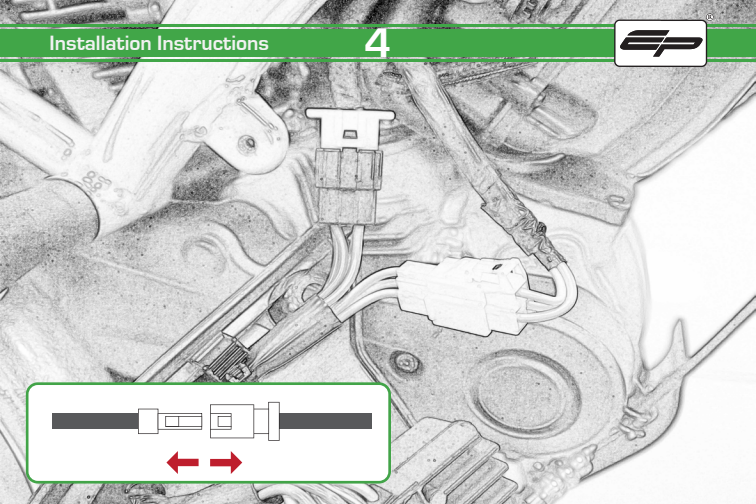

EVOTECH®
P E R F O R M A N C E

Ducati Monster 797

Rectifier Guard

Installation Instructions

Product No: PRN013747

Kit Contents

- Ⓐ 1 x Rectifier Guard

Only Rotate
2 Full Turns

A

ESSENTIAL CHECKS

It is recommended that periodic inspections are made to ensure that dirt and debris have not become trapped between the guard and the radiator/oil cooler. Such dirt and debris would reduce the cooling efficiency of the radiator/oil cooler.