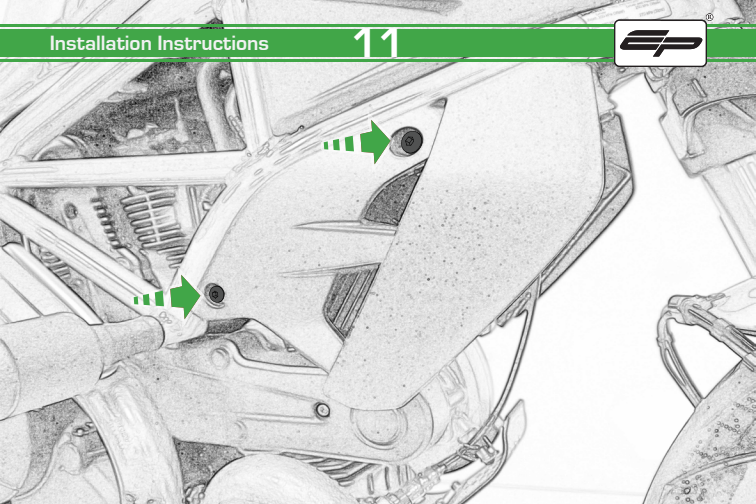

EVOTECH®
P E R F O R M A N C E

Ducati Monster 797

Rectifier Guard

Installation Instructions

Product No: PRN013747

Kit Contents

- Ⓐ 1 x Rectifier Guard

Only Rotate
2 Full Turns

A

ESSENTIAL CHECKS

It is recommended that periodic inspections are made to ensure that dirt and debris have not become trapped between the guard and the radiator/oil cooler. Such dirt and debris would reduce the cooling efficiency of the radiator/oil cooler.