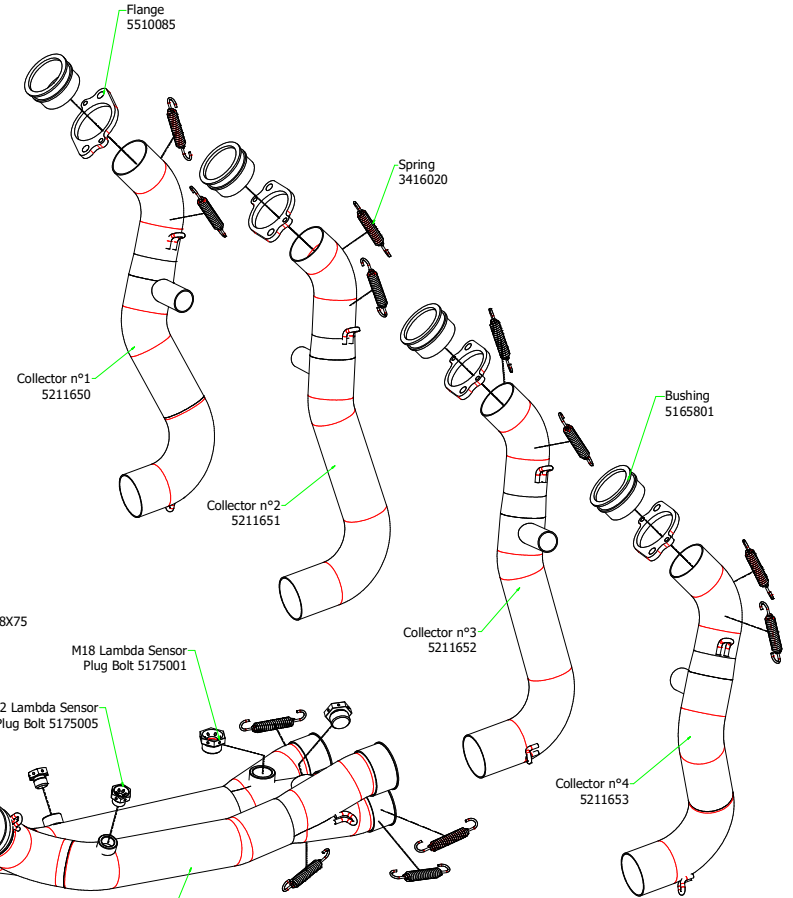

BMW S 1000 RR '19

- 71903PK Homologated Titanium - Carbon
- 71903AK Homologated Aluminium - Carbon
- 71903AKN Homologated Aluminium "Dark"- Carbon

71718MI Racing Collector

- 71554GP Homologated Titanium
- 71554GPI Homologated Nichrom "Dark"

- 71903PR Homologated Titanium
- 71903PRI Homologated Nichrom
- 71903PRN Homologated Nichrom "Dark"