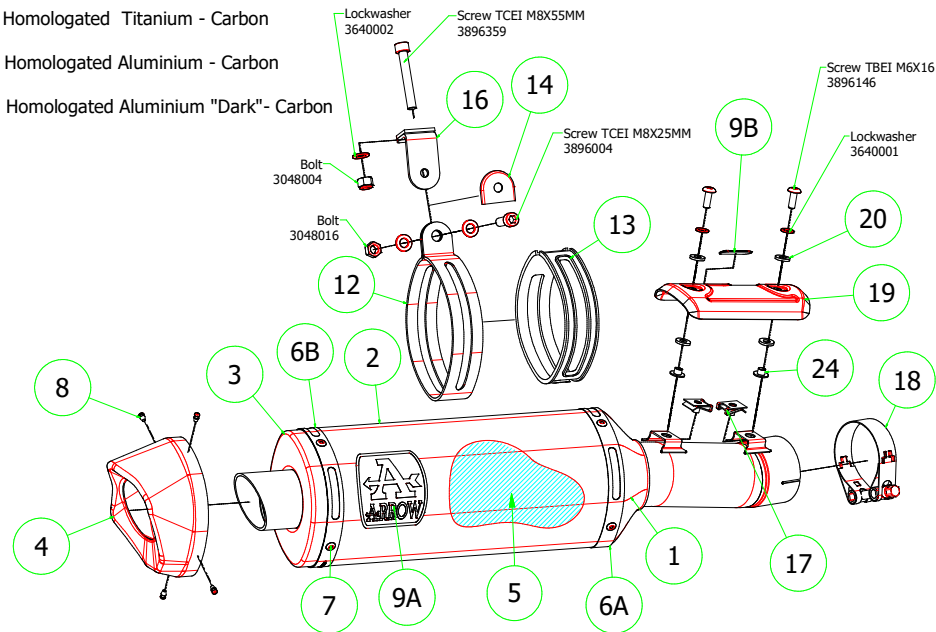

BMW S 1000 RR '19

- 71903PK Homologated Titanium - Carbon
- 71903AK Homologated Aluminium - Carbon
- 71903AKN Homologated Aluminium "Dark"- Carbon

71718MI Racing Collector

- 71554GP Homologated Titanium
- 71554GPI Homologated Nichrom "Dark"

- 71903PR Homologated Titanium
- 71903PRI Homologated Nichrom
- 71903PRN Homologated Nichrom "Dark"