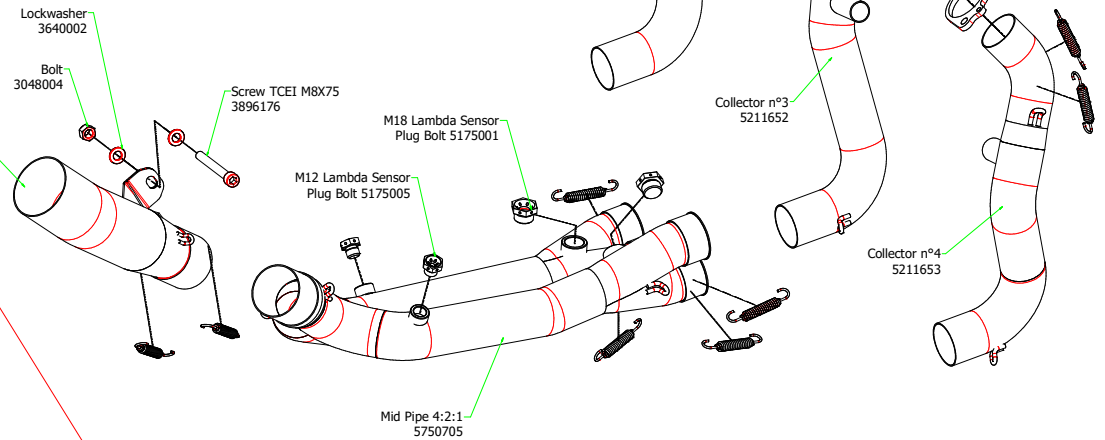

BMW S 1000 RR '19

- 71903PK Homologated Titanium - Carbon
- 71903AK Homologated Aluminium - Carbon
- 71903AKN Homologated Aluminium "Dark"- Carbon

71718MI Racing Collector

- 71554GP Homologated Titanium
- 71554GPI Homologated Nichrom "Dark"

- 71903PR Homologated Titanium
- 71903PRI Homologated Nichrom
- 71903PRN Homologated Nichrom "Dark"