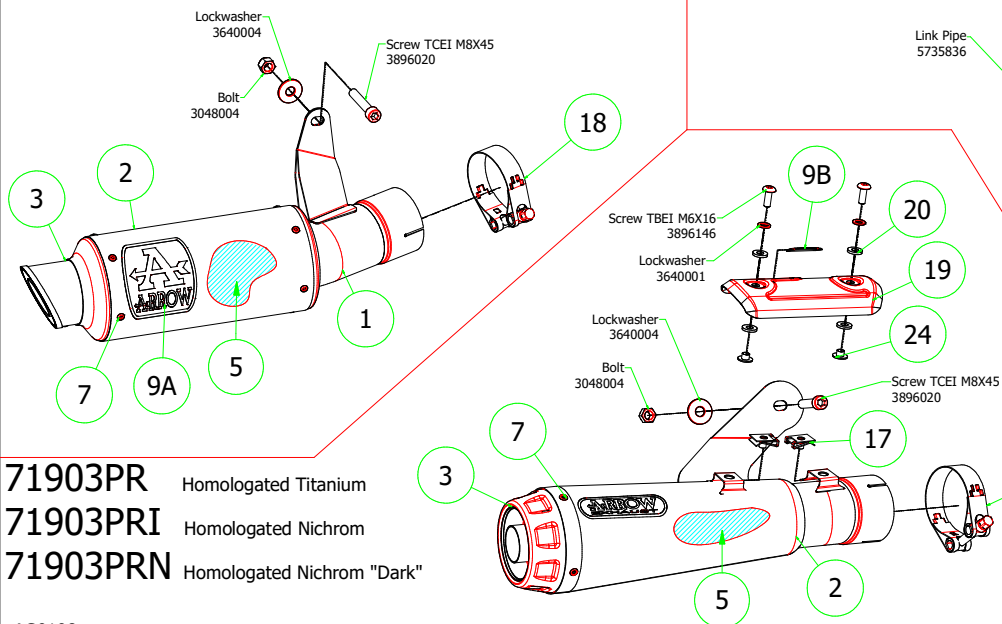

BMW S 1000 RR '19

- 71903PK Homologated Titanium - Carbon
- 71903AK Homologated Aluminium - Carbon
- 71903AKN Homologated Aluminium "Dark"- Carbon

71718MI Racing Collector

- 71554GP Homologated Titanium
- 71554GPI Homologated Nichrom "Dark"

- 71903PR Homologated Titanium
- 71903PRI Homologated Nichrom
- 71903PRN Homologated Nichrom "Dark"