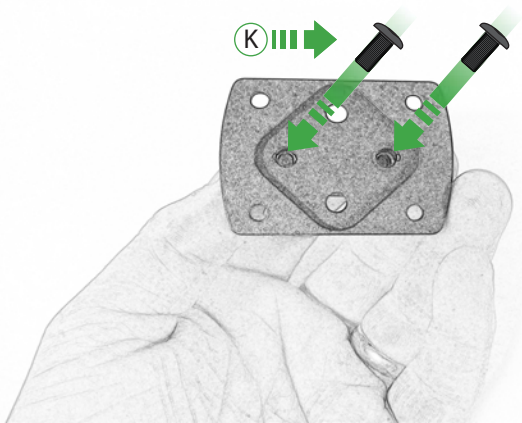

EVOTECH[®]
P E R F O R M A N C E

Ducati Multistrada 1260
Ultimate Addons Sat Nav Mount

Installation Instructions

Kit Contents PRN014359-014569

- (A) 1 x Main Plate
- (B) 1 x Pivot Plate
- (C) 1 x Sub Mounting Bracket
- (D) 1 x Rubber Pad
- (E) 1 x Screen Mounting Bracket
- (F) 2 x P-clips (No.1)
- (G) 2 x P-clips (No.2)
- (H) 2 x P-clips (No.3)
- (I) 2 x P-clips (No.4)
- (J) 2 x M5 Black Washer
- (K) 2 x M5 x 8mm Black Button head Bolts
- (L) 2 x Lobe Screw
- (M) 2 x Locking Washer
- (N) 2 x M4 x 5mm Black Button Head Bolts
- (O) 2 x M5 x 12mm Black Button head Bolts

OEM PART

Repeat
Both Sides

0

ESSENTIAL CHECKS

It is recommended that periodic inspections are made to ensure that all bolts are tightened to the specified torque settings.

Should the bike be involved in an accident a thorough inspection should be made and any components that have taken an impact, no matter how small, be replaced