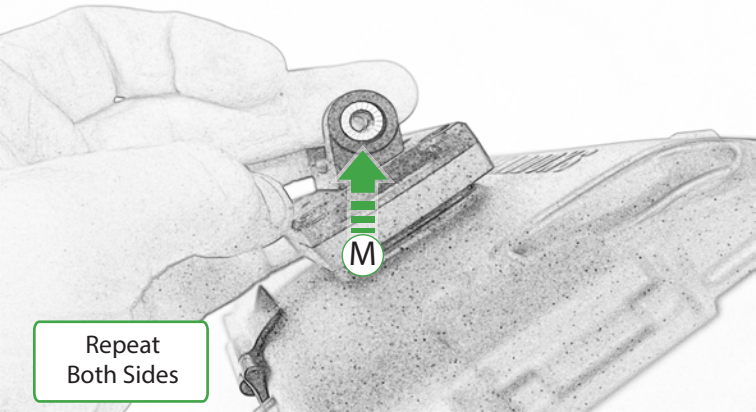

EVOTECH[®]
P E R F O R M A N C E

Ducati Multistrada 1260
Ultimate Addons Sat Nav Mount

Installation Instructions

Kit Contents PRN014359-014569

- (A) 1 x Main Plate
- (B) 1 x Pivot Plate
- (C) 1 x Sub Mounting Bracket
- (D) 1 x Rubber Pad
- (E) 1 x Screen Mounting Bracket
- (F) 2 x P-clips (No.1)
- (G) 2 x P-clips (No.2)
- (H) 2 x P-clips (No.3)
- (I) 2 x P-clips (No.4)
- (J) 2 x M5 Black Washer
- (K) 2 x M5 x 8mm Black Button head Bolts
- (L) 2 x Lobe Screw
- (M) 2 x Locking Washer
- (N) 2 x M4 x 5mm Black Button Head Bolts
- (O) 2 x M5 x 12mm Black Button head Bolts

OEM PART

Repeat
Both Sides

0

ESSENTIAL CHECKS

It is recommended that periodic inspections are made to ensure that all bolts are tightened to the specified torque settings.

Should the bike be involved in an accident a thorough inspection should be made and any components that have taken an impact, no matter how small, be replaced