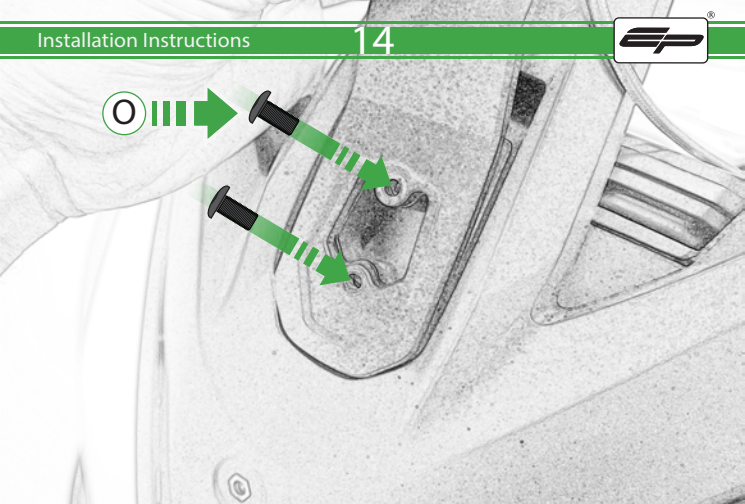

OEM PART

Repeat
Both Sides

0

ESSENTIAL CHECKS

It is recommended that periodic inspections are made to ensure that all bolts are tightened to the specified torque settings.

Should the bike be involved in an accident a thorough inspection should be made and any components that have taken an impact, no matter how small, be replaced