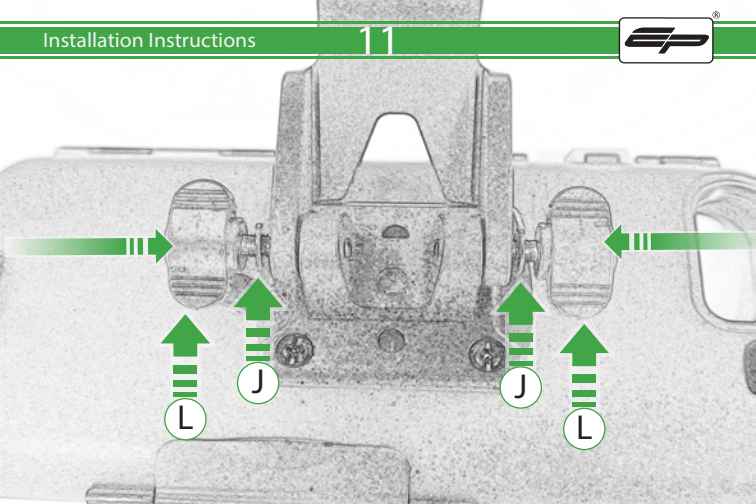

EVOTECH[®]
P E R F O R M A N C E

Ducati Multistrada 1260
Ultimate Addons Sat Nav Mount

Installation Instructions

Kit Contents PRN014359-014569

- (A) 1 x Main Plate
- (B) 1 x Pivot Plate
- (C) 1 x Sub Mounting Bracket
- (D) 1 x Rubber Pad
- (E) 1 x Screen Mounting Bracket
- (F) 2 x P-clips (No.1)
- (G) 2 x P-clips (No.2)
- (H) 2 x P-clips (No.3)
- (I) 2 x P-clips (No.4)
- (J) 2 x M5 Black Washer
- (K) 2 x M5 x 8mm Black Button head Bolts
- (L) 2 x Lobe Screw
- (M) 2 x Locking Washer
- (N) 2 x M4 x 5mm Black Button Head Bolts
- (O) 2 x M5 x 12mm Black Button head Bolts

OEM PART

Repeat
Both Sides

0

ESSENTIAL CHECKS

It is recommended that periodic inspections are made to ensure that all bolts are tightened to the specified torque settings.

Should the bike be involved in an accident a thorough inspection should be made and any components that have taken an impact, no matter how small, be replaced