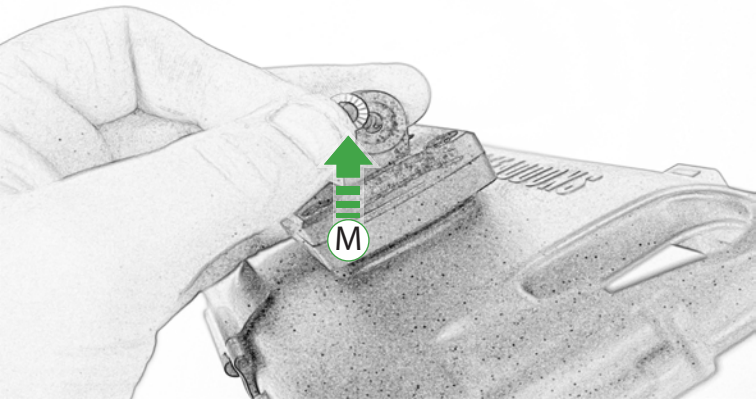

EVOTECH[®]
P E R F O R M A N C E

Ducati Multistrada 1260
Ultimate Addons Sat Nav Mount

Installation Instructions

Kit Contents PRN014359-014569

- (A) 1 x Main Plate
- (B) 1 x Pivot Plate
- (C) 1 x Sub Mounting Bracket
- (D) 1 x Rubber Pad
- (E) 1 x Screen Mounting Bracket
- (F) 2 x P-clips (No.1)
- (G) 2 x P-clips (No.2)
- (H) 2 x P-clips (No.3)
- (I) 2 x P-clips (No.4)
- (J) 2 x M5 Black Washer
- (K) 2 x M5 x 8mm Black Button head Bolts
- (L) 2 x Lobe Screw
- (M) 2 x Locking Washer
- (N) 2 x M4 x 5mm Black Button Head Bolts
- (O) 2 x M5 x 12mm Black Button head Bolts

OEM PART

Repeat
Both Sides

0

ESSENTIAL CHECKS

It is recommended that periodic inspections are made to ensure that all bolts are tightened to the specified torque settings.

Should the bike be involved in an accident a thorough inspection should be made and any components that have taken an impact, no matter how small, be replaced