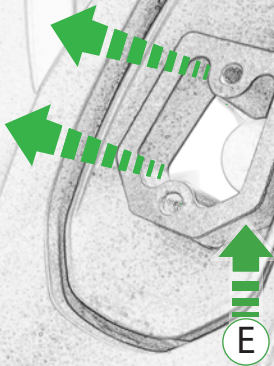

EVOTECH[®]
P E R F O R M A N C E

Ducati Multistrada 1260
Ultimate Addons Sat Nav Mount

Installation Instructions

Kit Contents PRN014359-014569

- (A) 1 x Main Plate
- (B) 1 x Pivot Plate
- (C) 1 x Sub Mounting Bracket
- (D) 1 x Rubber Pad
- (E) 1 x Screen Mounting Bracket
- (F) 2 x P-clips (No.1)
- (G) 2 x P-clips (No.2)
- (H) 2 x P-clips (No.3)
- (I) 2 x P-clips (No.4)
- (J) 2 x M5 Black Washer
- (K) 2 x M5 x 8mm Black Button head Bolts
- (L) 2 x Lobe Screw
- (M) 2 x Locking Washer
- (N) 2 x M4 x 5mm Black Button Head Bolts
- (O) 2 x M5 x 12mm Black Button head Bolts

OEM PART

Repeat
Both Sides

0

ESSENTIAL CHECKS

It is recommended that periodic inspections are made to ensure that all bolts are tightened to the specified torque settings.

Should the bike be involved in an accident a thorough inspection should be made and any components that have taken an impact, no matter how small, be replaced