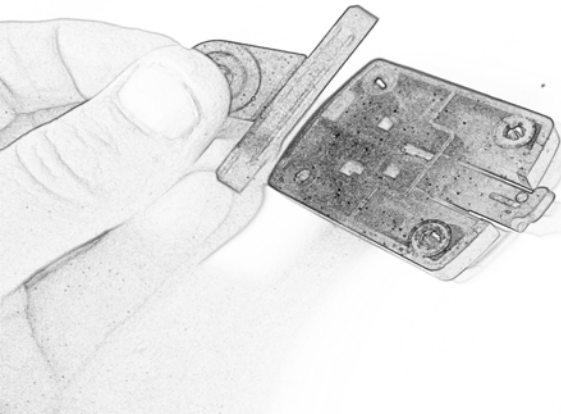

EVOTECH[®]
P E R F O R M A N C E

Ducati Multistrada 1260
Ultimate Addons Sat Nav Mount

Installation Instructions

Kit Contents PRN014359-014569

- (A) 1 x Main Plate
- (B) 1 x Pivot Plate
- (C) 1 x Sub Mounting Bracket
- (D) 1 x Rubber Pad
- (E) 1 x Screen Mounting Bracket
- (F) 2 x P-clips (No.1)
- (G) 2 x P-clips (No.2)
- (H) 2 x P-clips (No.3)
- (I) 2 x P-clips (No.4)
- (J) 2 x M5 Black Washer
- (K) 2 x M5 x 8mm Black Button head Bolts
- (L) 2 x Lobe Screw
- (M) 2 x Locking Washer
- (N) 2 x M4 x 5mm Black Button Head Bolts
- (O) 2 x M5 x 12mm Black Button head Bolts

OEM PART

Repeat
Both Sides

0

ESSENTIAL CHECKS

It is recommended that periodic inspections are made to ensure that all bolts are tightened to the specified torque settings.

Should the bike be involved in an accident a thorough inspection should be made and any components that have taken an impact, no matter how small, be replaced