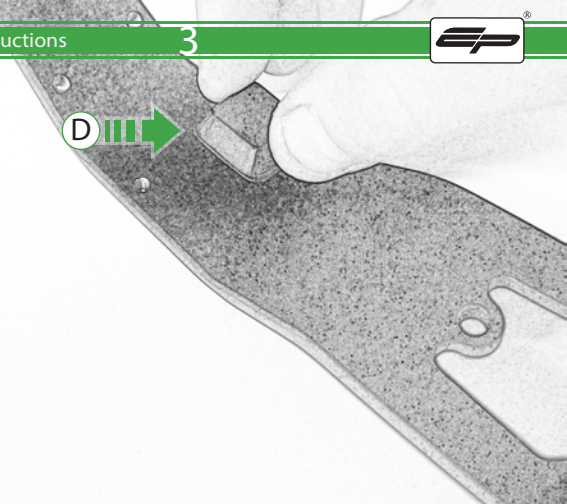

EVOTECH[®]
P E R F O R M A N C E

Ducati Multistrada 1260
Ultimate Addons Sat Nav Mount

Installation Instructions

Kit Contents PRN014359-014569

- (A) 1 x Main Plate
- (B) 1 x Pivot Plate
- (C) 1 x Sub Mounting Bracket
- (D) 1 x Rubber Pad
- (E) 1 x Screen Mounting Bracket
- (F) 2 x P-clips (No.1)
- (G) 2 x P-clips (No.2)
- (H) 2 x P-clips (No.3)
- (I) 2 x P-clips (No.4)
- (J) 2 x M5 Black Washer
- (K) 2 x M5 x 8mm Black Button head Bolts
- (L) 2 x Lobe Screw
- (M) 2 x Locking Washer
- (N) 2 x M4 x 5mm Black Button Head Bolts
- (O) 2 x M5 x 12mm Black Button head Bolts

OEM PART

Repeat
Both Sides

0

ESSENTIAL CHECKS

It is recommended that periodic inspections are made to ensure that all bolts are tightened to the specified torque settings.

Should the bike be involved in an accident a thorough inspection should be made and any components that have taken an impact, no matter how small, be replaced