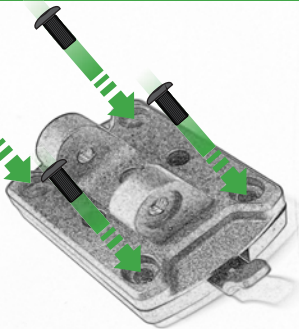

EVOTECH[®]
P E R F O R M A N C E

Ducati Multistrada 1260
Ultimate Addons Sat Nav Mount

Installation Instructions

Kit Contents PRN014359-014569

- (A) 1 x Main Plate
- (B) 1 x Pivot Plate
- (C) 1 x Sub Mounting Bracket
- (D) 1 x Rubber Pad
- (E) 1 x Screen Mounting Bracket
- (F) 2 x P-clips (No.1)
- (G) 2 x P-clips (No.2)
- (H) 2 x P-clips (No.3)
- (I) 2 x P-clips (No.4)
- (J) 2 x M5 Black Washer
- (K) 2 x M5 x 8mm Black Button head Bolts
- (L) 2 x Lobe Screw
- (M) 2 x Locking Washer
- (N) 2 x M4 x 5mm Black Button Head Bolts
- (O) 2 x M5 x 12mm Black Button head Bolts

OEM PART

Repeat
Both Sides

0

ESSENTIAL CHECKS

It is recommended that periodic inspections are made to ensure that all bolts are tightened to the specified torque settings.

Should the bike be involved in an accident a thorough inspection should be made and any components that have taken an impact, no matter how small, be replaced