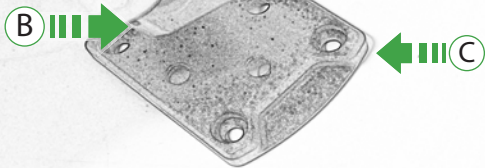

EVOTECH[®]
P E R F O R M A N C E

Ducati Multistrada 1260
Ultimate Addons Sat Nav Mount

Installation Instructions

Kit Contents PRN014359-014569

- (A) 1 x Main Plate
- (B) 1 x Pivot Plate
- (C) 1 x Sub Mounting Bracket
- (D) 1 x Rubber Pad
- (E) 1 x Screen Mounting Bracket
- (F) 2 x P-clips (No.1)
- (G) 2 x P-clips (No.2)
- (H) 2 x P-clips (No.3)
- (I) 2 x P-clips (No.4)
- (J) 2 x M5 Black Washer
- (K) 2 x M5 x 8mm Black Button head Bolts
- (L) 2 x Lobe Screw
- (M) 2 x Locking Washer
- (N) 2 x M4 x 5mm Black Button Head Bolts
- (O) 2 x M5 x 12mm Black Button head Bolts

OEM PART

Repeat
Both Sides

0

ESSENTIAL CHECKS

It is recommended that periodic inspections are made to ensure that all bolts are tightened to the specified torque settings.

Should the bike be involved in an accident a thorough inspection should be made and any components that have taken an impact, no matter how small, be replaced