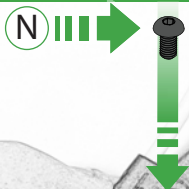

OEM PART

Repeat
Both Sides

0

ESSENTIAL CHECKS

It is recommended that periodic inspections are made to ensure that all bolts are tightened to the specified torque settings.

Should the bike be involved in an accident a thorough inspection should be made and any components that have taken an impact, no matter how small, be replaced