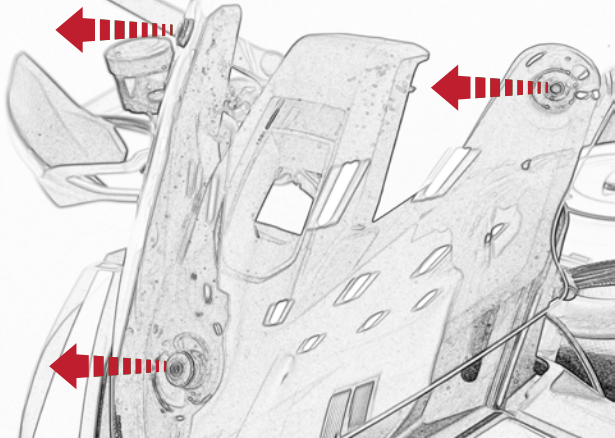

EVOTECH[®]
P E R F O R M A N C E

Ducati Multistrada 1260
Ultimate Addons Sat Nav Mount

Installation Instructions

Kit Contents PRN014359-014569

- (A) 1 x Main Plate
- (B) 1 x Pivot Plate
- (C) 1 x Sub Mounting Bracket
- (D) 1 x Rubber Pad
- (E) 1 x Screen Mounting Bracket
- (F) 2 x P-clips (No.1)
- (G) 2 x P-clips (No.2)
- (H) 2 x P-clips (No.3)
- (I) 2 x P-clips (No.4)
- (J) 2 x M5 Black Washer
- (K) 2 x M5 x 8mm Black Button head Bolts
- (L) 2 x Lobe Screw
- (M) 2 x Locking Washer
- (N) 2 x M4 x 5mm Black Button Head Bolts
- (O) 2 x M5 x 12mm Black Button head Bolts

OEM PART

Repeat
Both Sides

0

ESSENTIAL CHECKS

It is recommended that periodic inspections are made to ensure that all bolts are tightened to the specified torque settings.

Should the bike be involved in an accident a thorough inspection should be made and any components that have taken an impact, no matter how small, be replaced