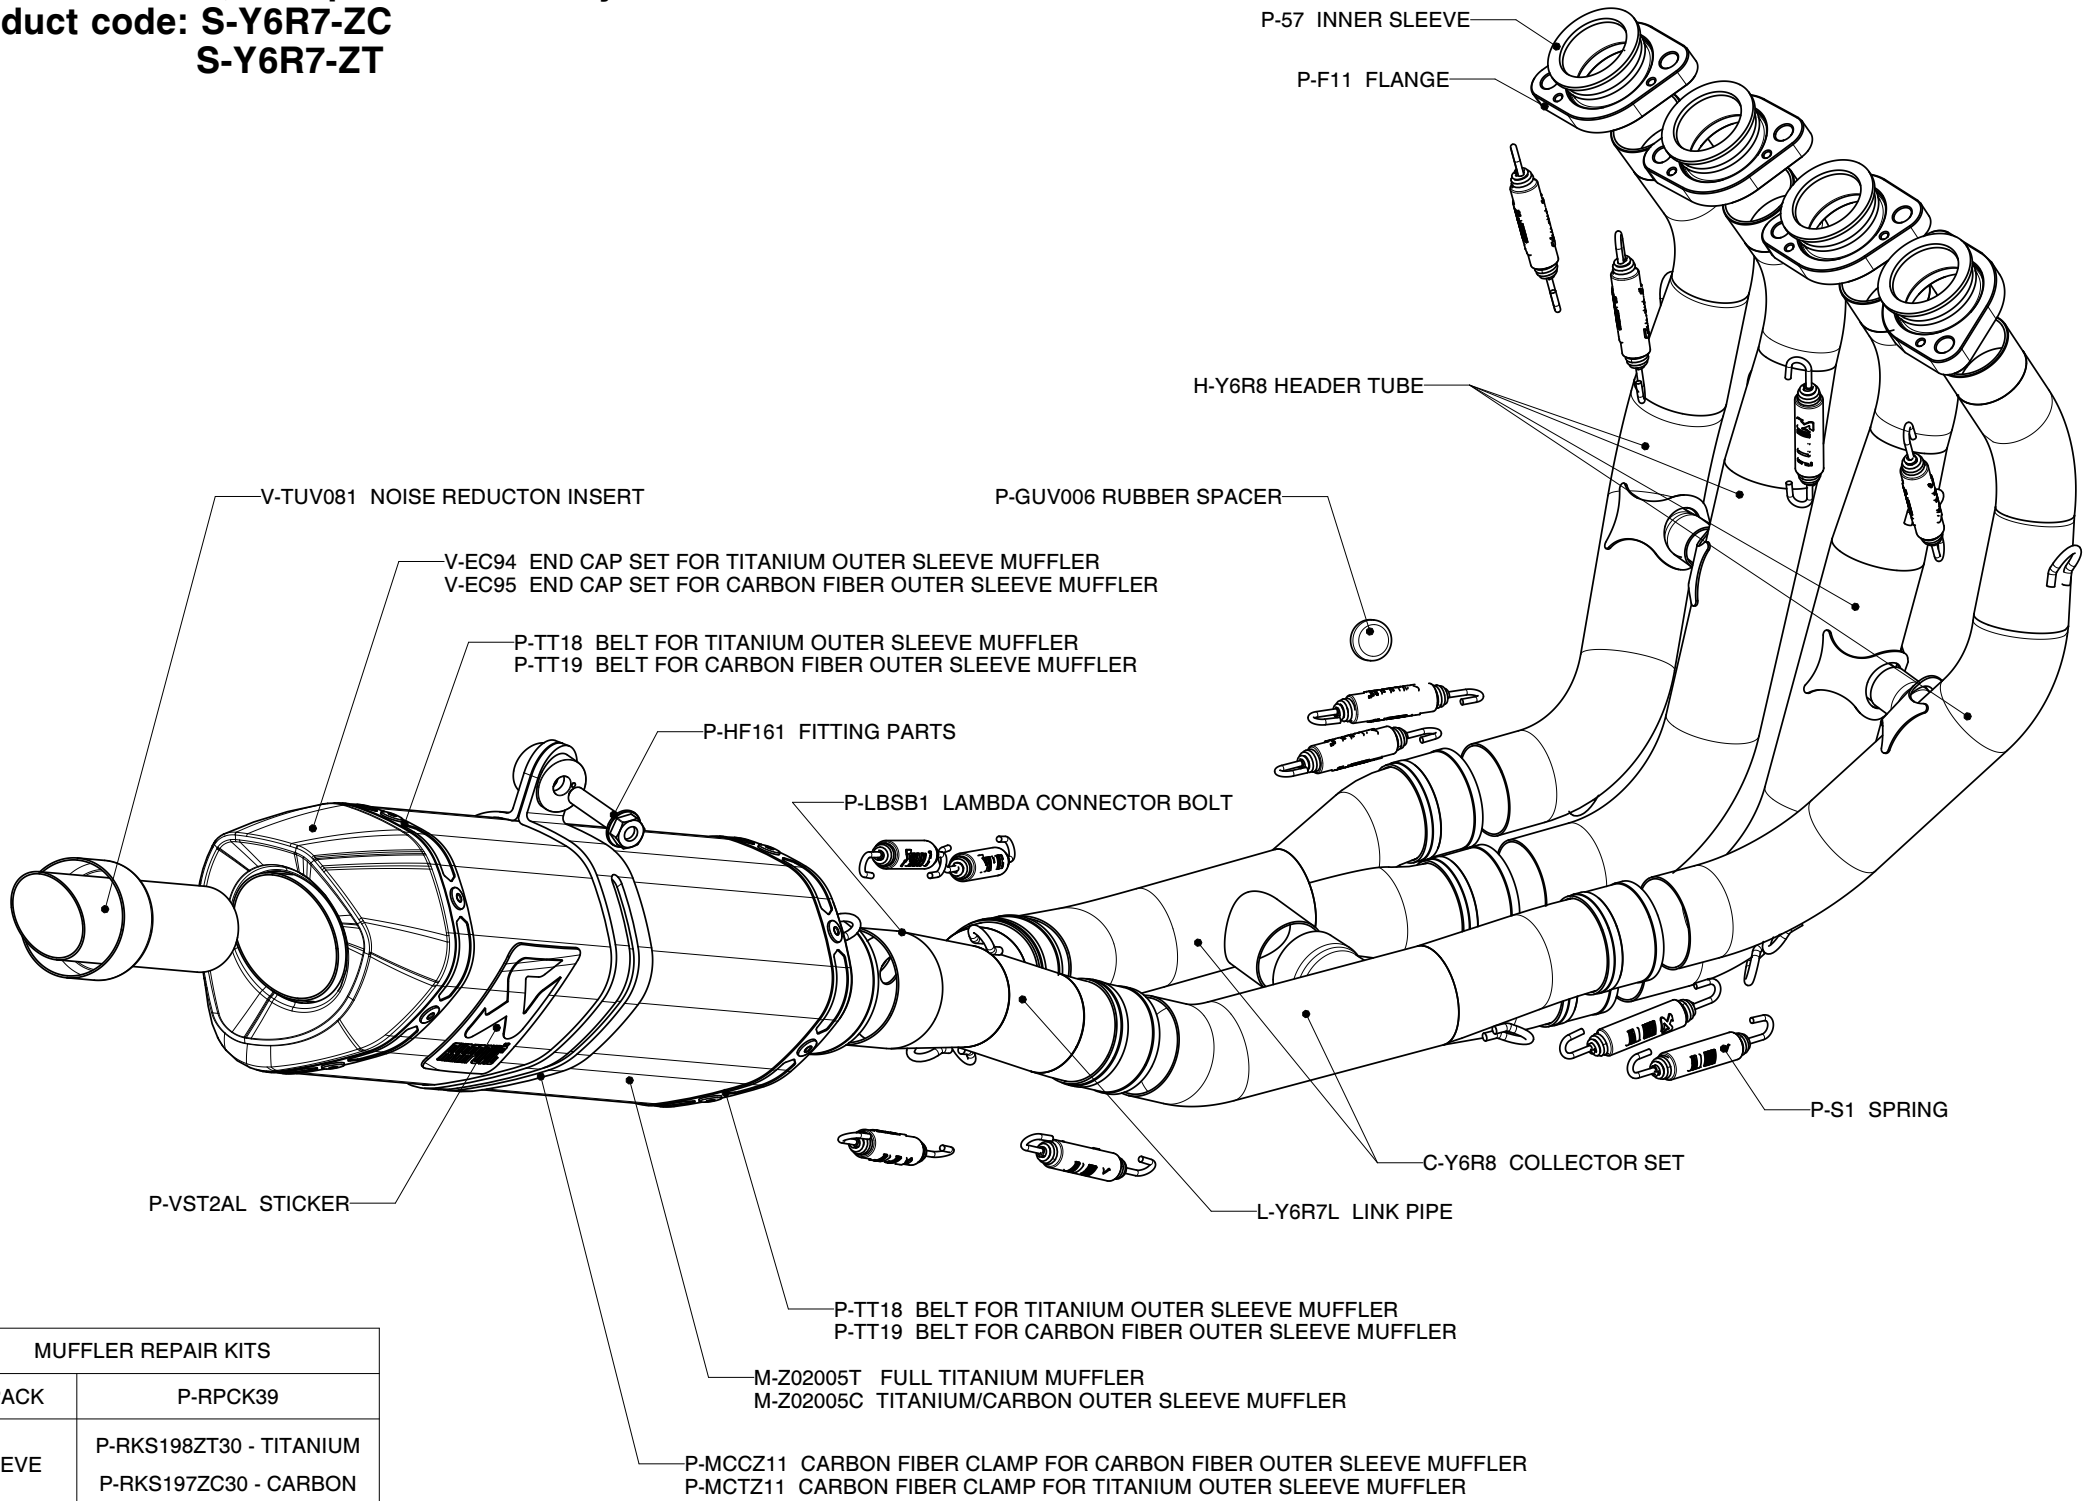

Yamaha YZF R6, Complete exhaust system / RACING LINE

Product code: S-Y6R7-ZC

S-Y6R7-ZT

MUFFLER REPAIR KITS	
REPACK	P-RPCK39
SLEEVE	P-RKS198ZT30 - TITANIUM
	P-RKS197ZC30 - CARBON