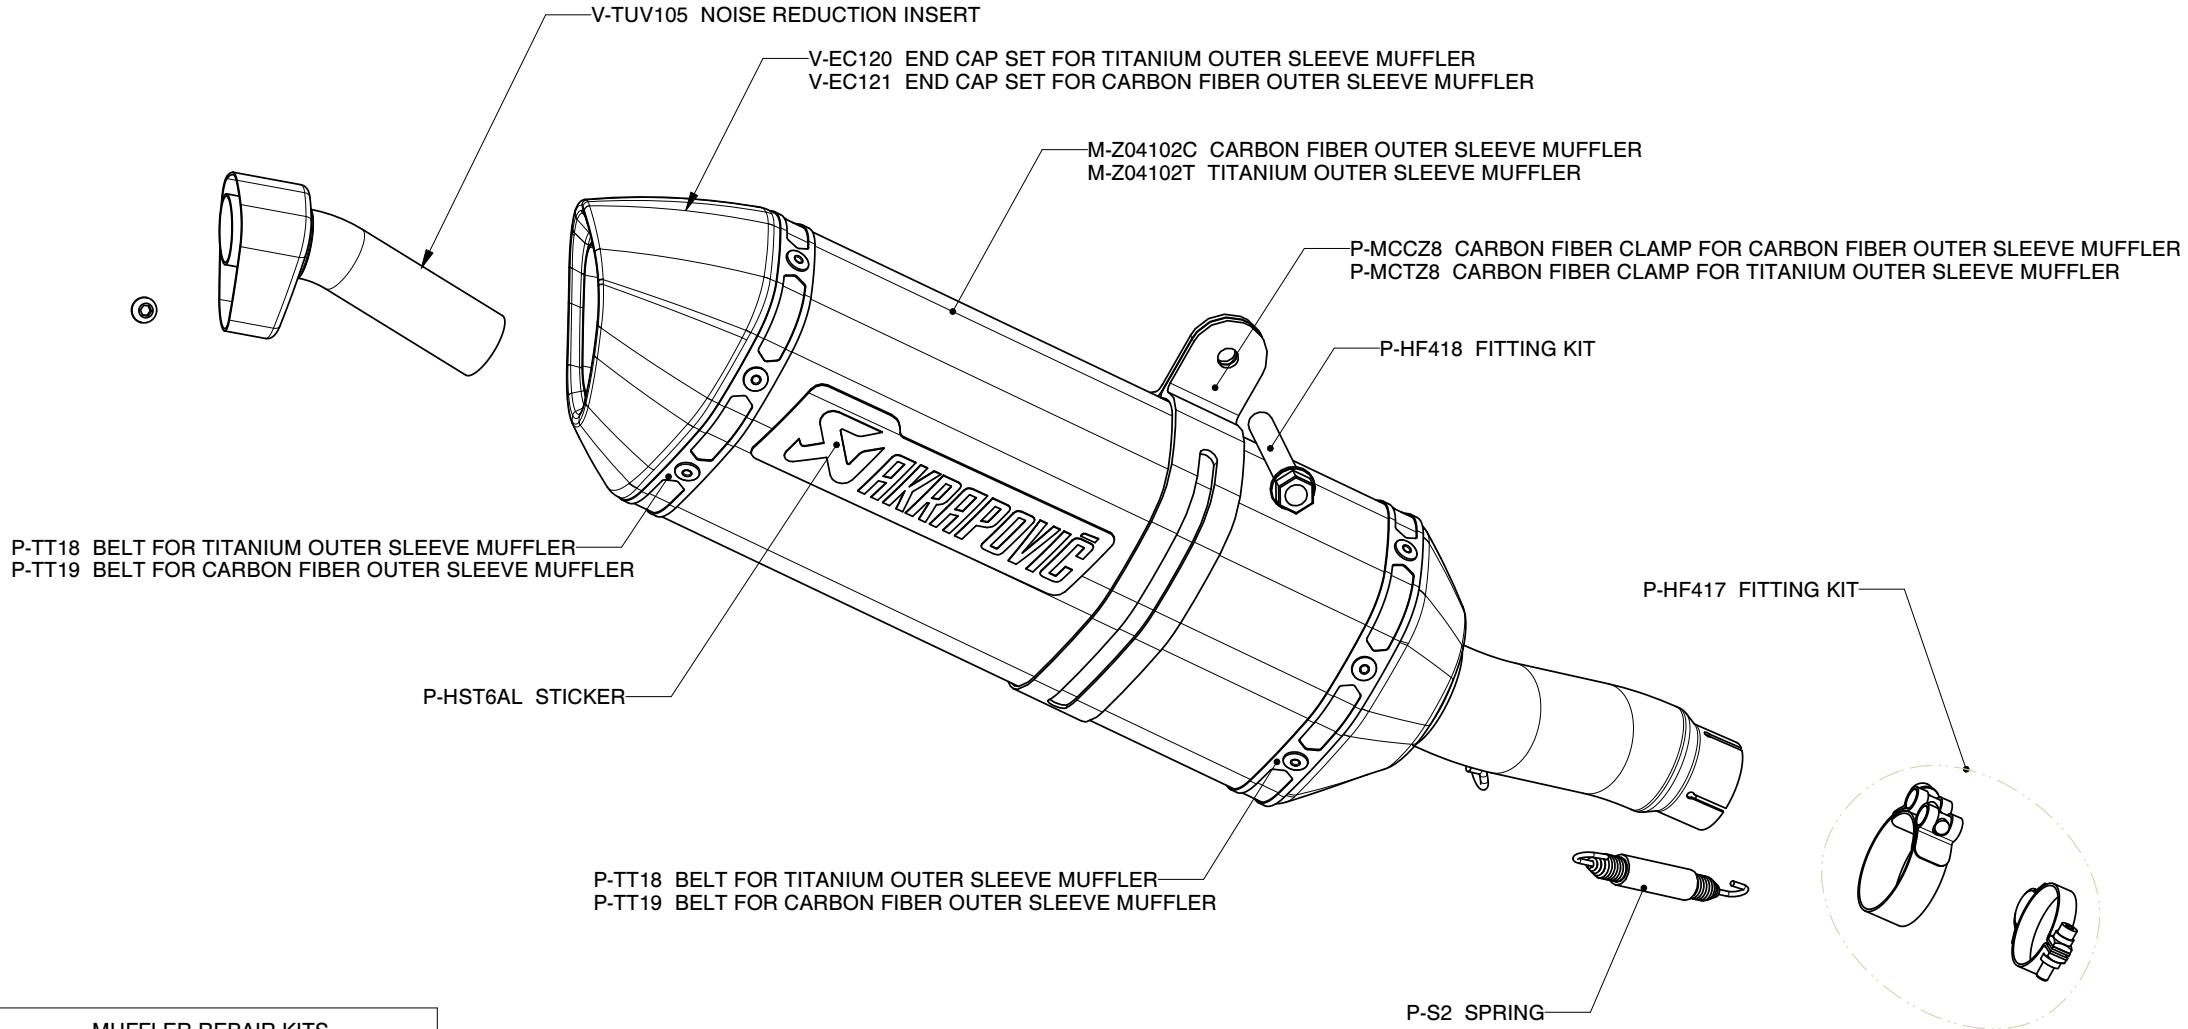

KAWASAKI 250R Ninja, SLIP-ON exhaust system

Product code: S-K2S05-ZC

S-K2S05-ZT

MUFFLER REPAIR KITS

REPACK

P-RPCK38

SLEEVE

P-RKS238ZT30 - TITANIUM

P-RKS237ZC30 - CARBON