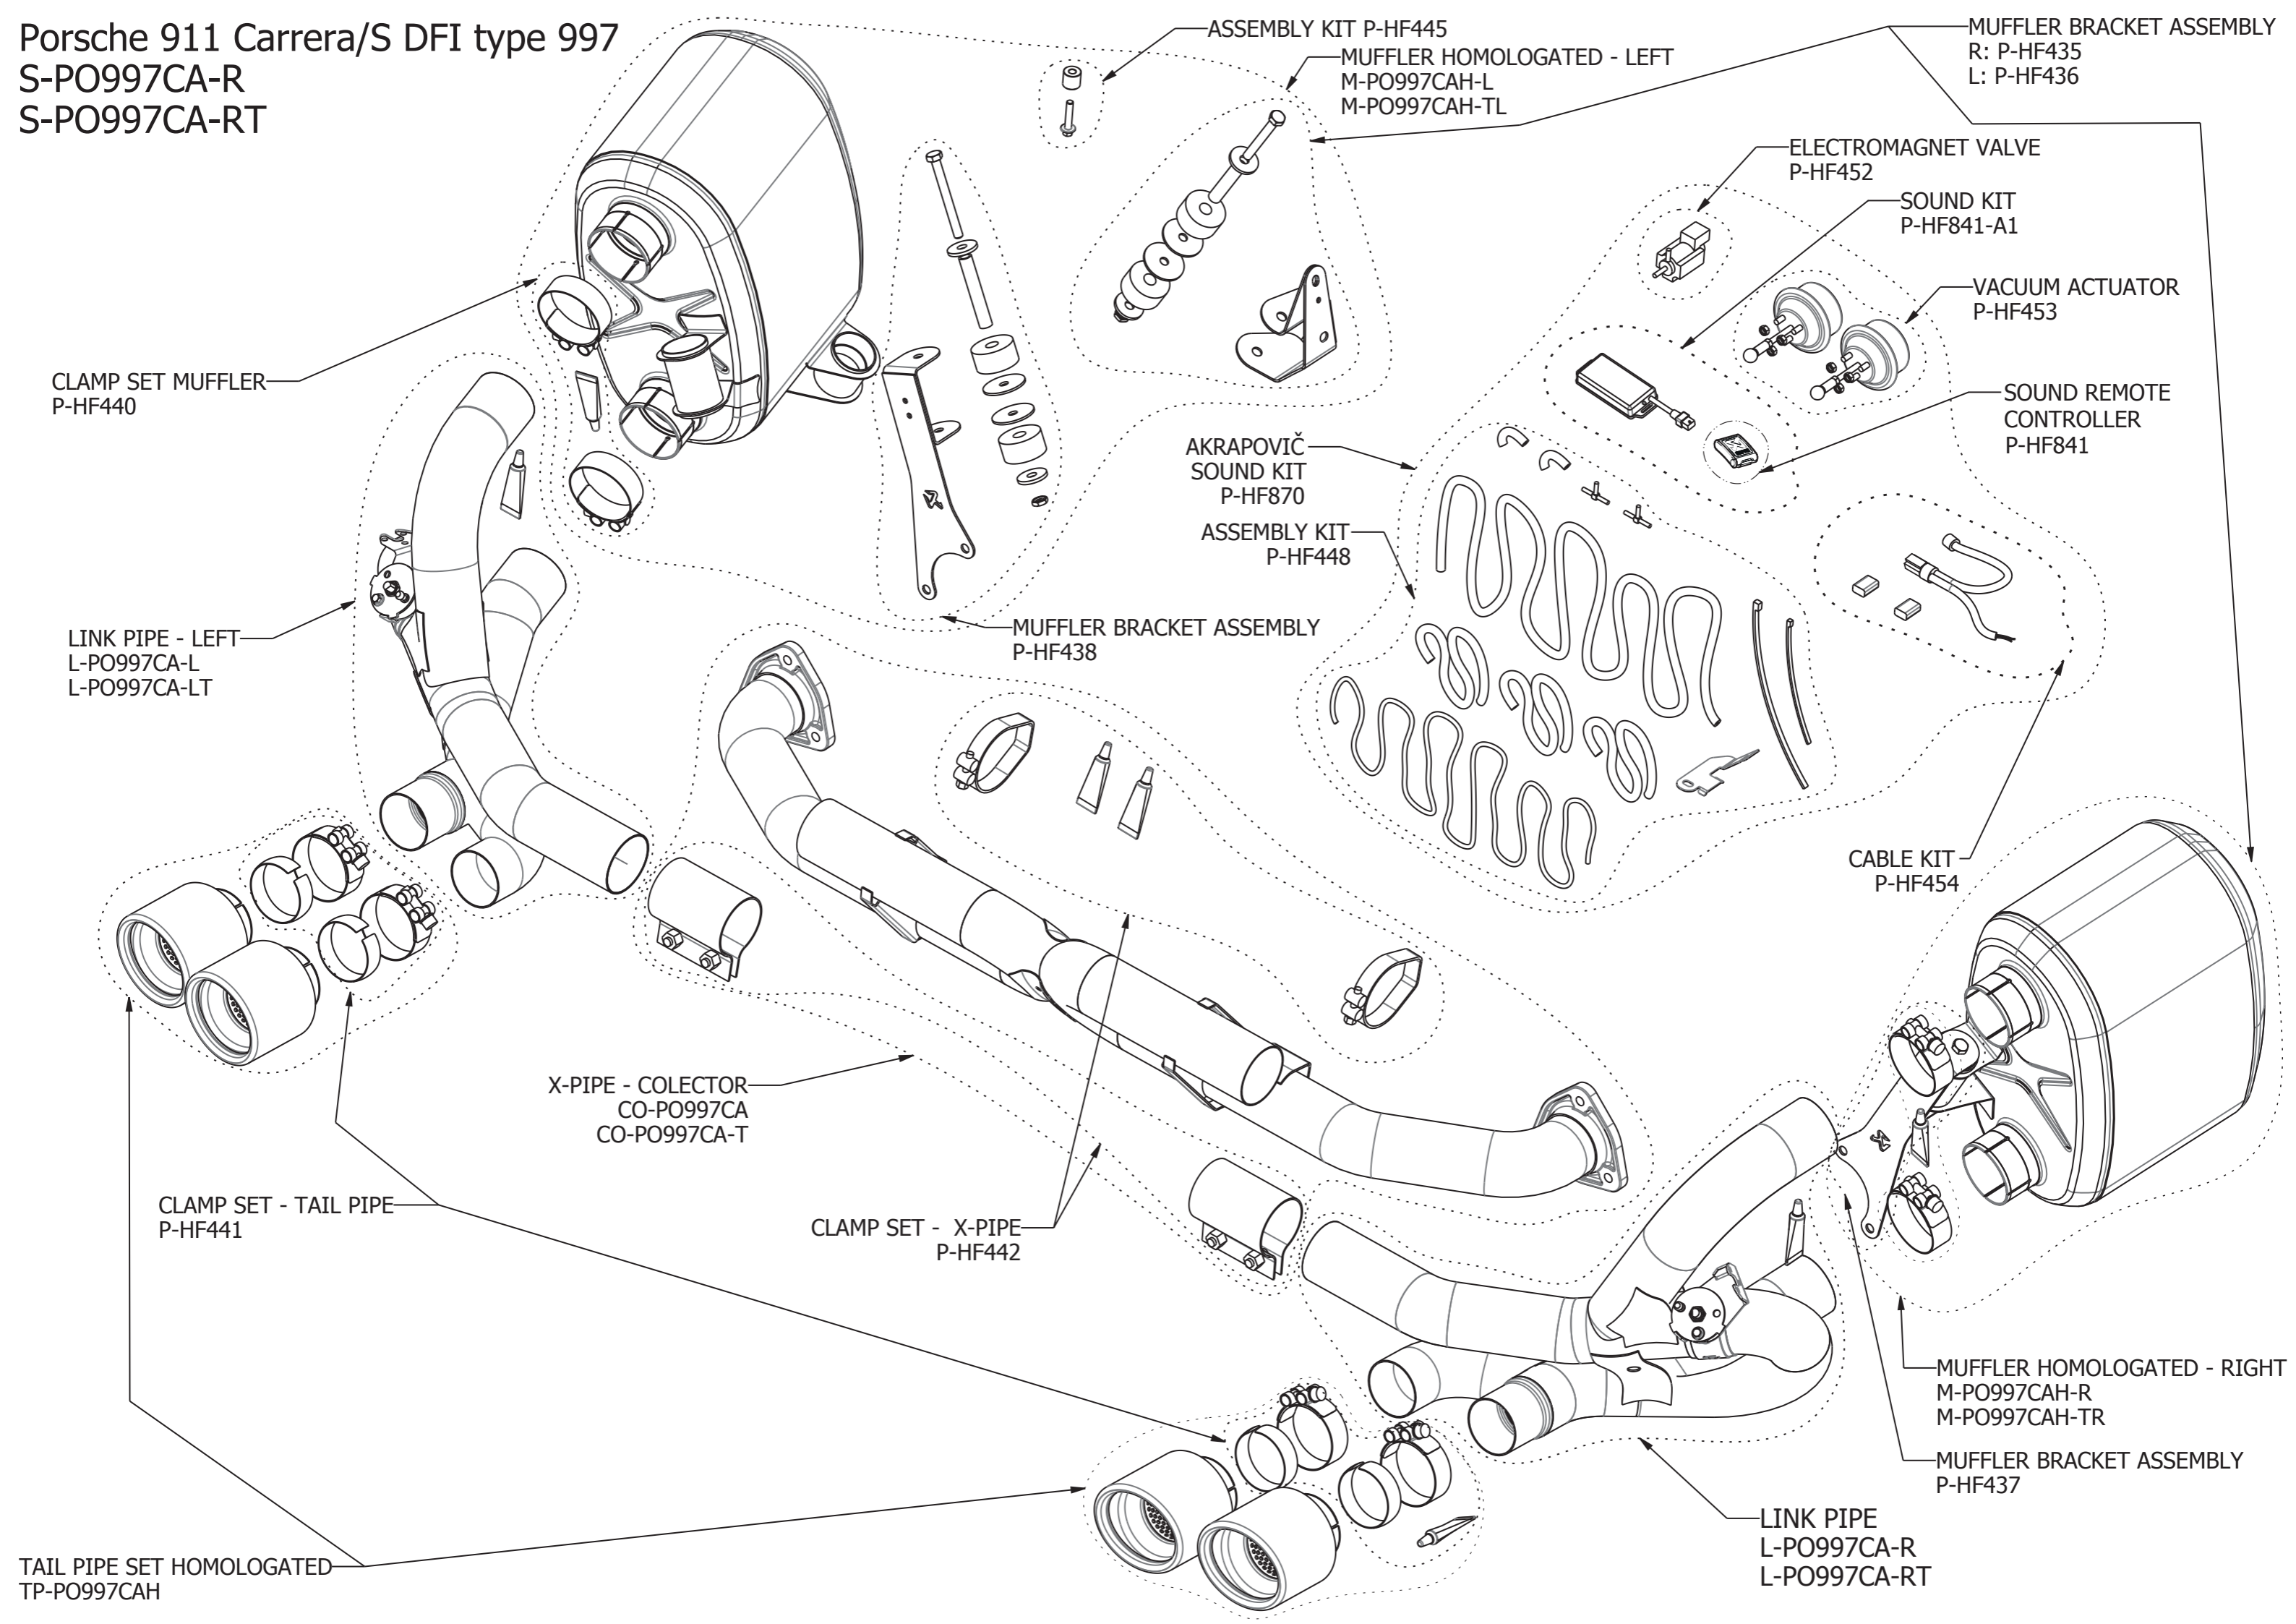

Porsche 911 Carrera/S DFI type 997
S-PO997CA-R
S-PO997CA-RT

ASSEMBLY KIT P-HF445

MUFFLER HOMOLOGATED - LEFT
M-PO997CAH-L
M-PO997CAH-TL

MUFFLER BRACKET ASSEMBLY
R: P-HF435
L: P-HF436

ELECTROMAGNET VALVE
P-HF452

SOUND KIT
P-HF841-A1

VACUUM ACTUATOR
P-HF453

SOUND REMOTE
CONTROLLER
P-HF841

AKRAPOVIČ
SOUND KIT
P-HF870

ASSEMBLY KIT
P-HF448

MUFFLER BRACKET ASSEMBLY
P-HF438

CABLE KIT
P-HF454

X-PIPE - COLECTOR
CO-PO997CA
CO-PO997CA-T

CLAMP SET - TAIL PIPE
P-HF441

CLAMP SET - X-PIPE
P-HF442

MUFFLER HOMOLOGATED - RIGHT
M-PO997CAH-R
M-PO997CAH-TR

MUFFLER BRACKET ASSEMBLY
P-HF437

LINK PIPE
L-PO997CA-R
L-PO997CA-RT

CLAMP SET MUFFLER
P-HF440

LINK PIPE - LEFT
L-PO997CA-L
L-PO997CA-LT

TAIL PIPE SET HOMOLOGATED
TP-PO997CAH